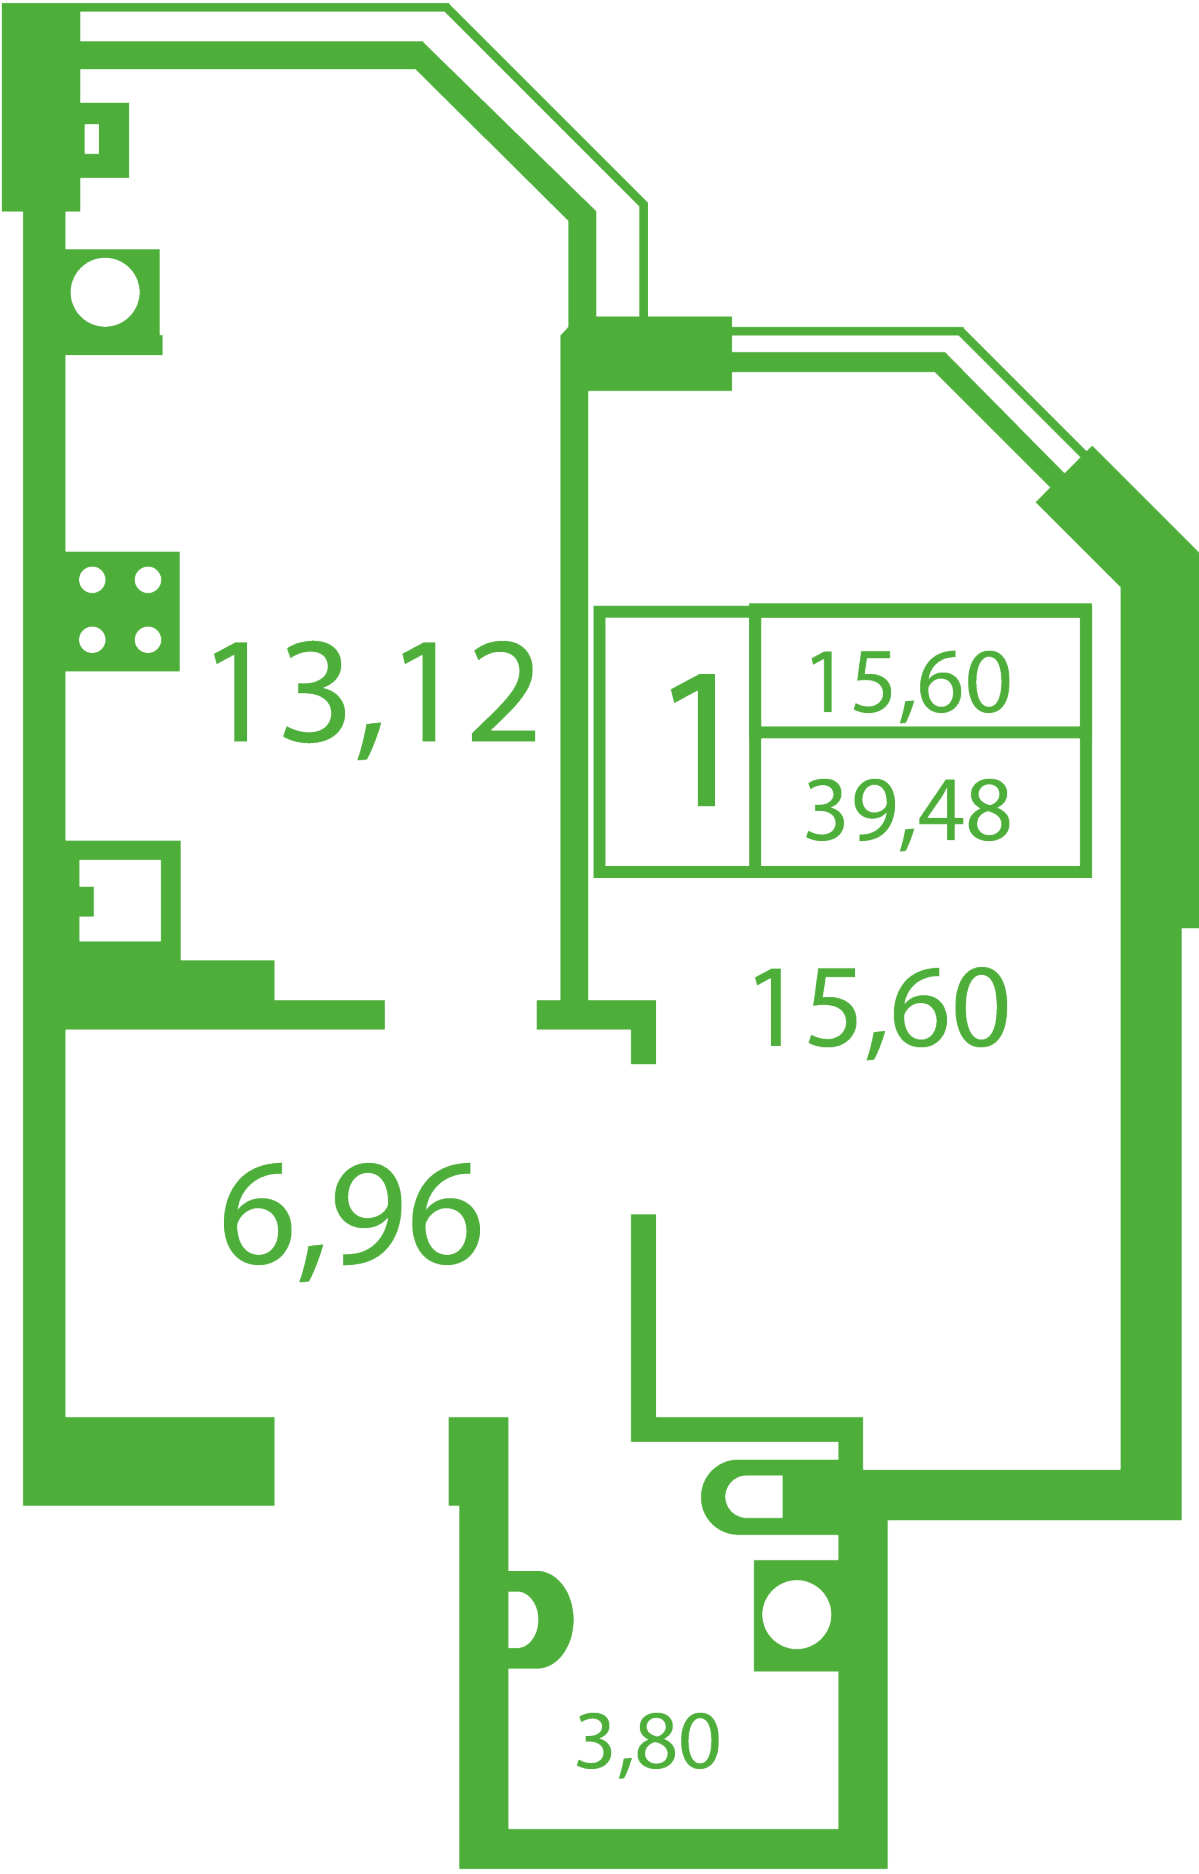

RC «Shasliviyy» in Sofiyivska Borschagivka

schastliviyy.novabydova.com.ua

096 023 03 10

Plan 1 room apartment in the house on the 7-A, Yablyneva Street — #4

13,12

1

15,60

39,48

15,60

6,96

3,80

PLAN TYPE: №4

House 7-A, Yablyneva street
1 roomed, Floor view Floor

Characteristics

Gross area: 39.48 m²
Living space: 15.6 m²
Kitchen area: 13.12 m²