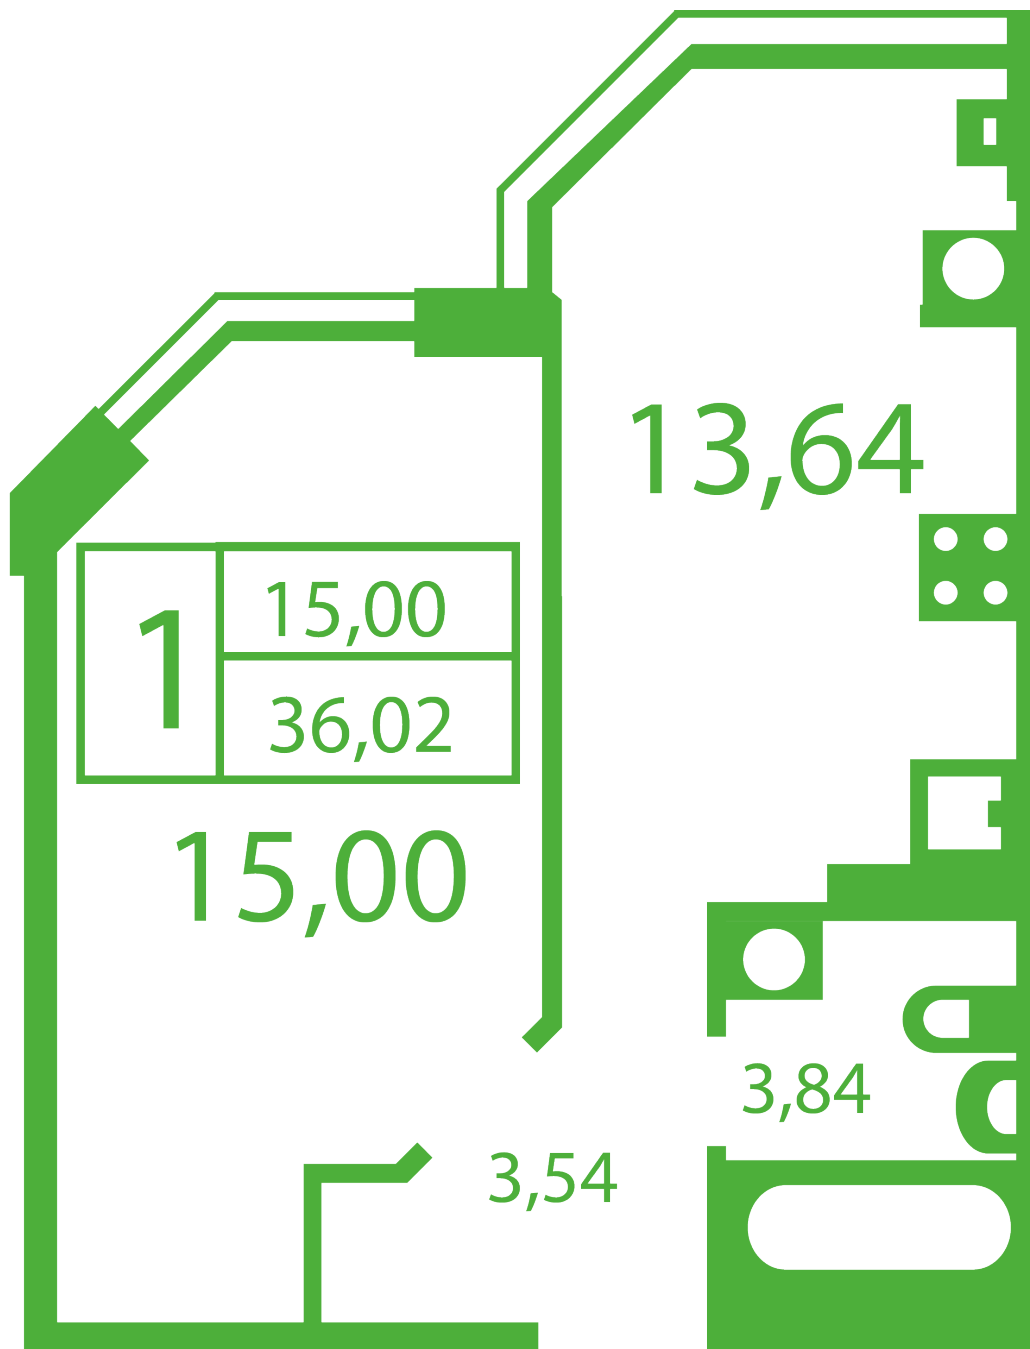

RC «Shasliviyy» in Sofiyivska Borschagivka

schastliviyy.novabydova.com.ua

096 023 03 10

Plan 1 room apartment in the house on the 7-A, Yablyneva Street – #2

PLAN TYPE: №2

House 7-A, Yablyneva street
1 roomed, Floor view Floor

Characteristics

Gross area: 36.02 m²

Living space: 15 m²

Kitchen area: 13.64 m²