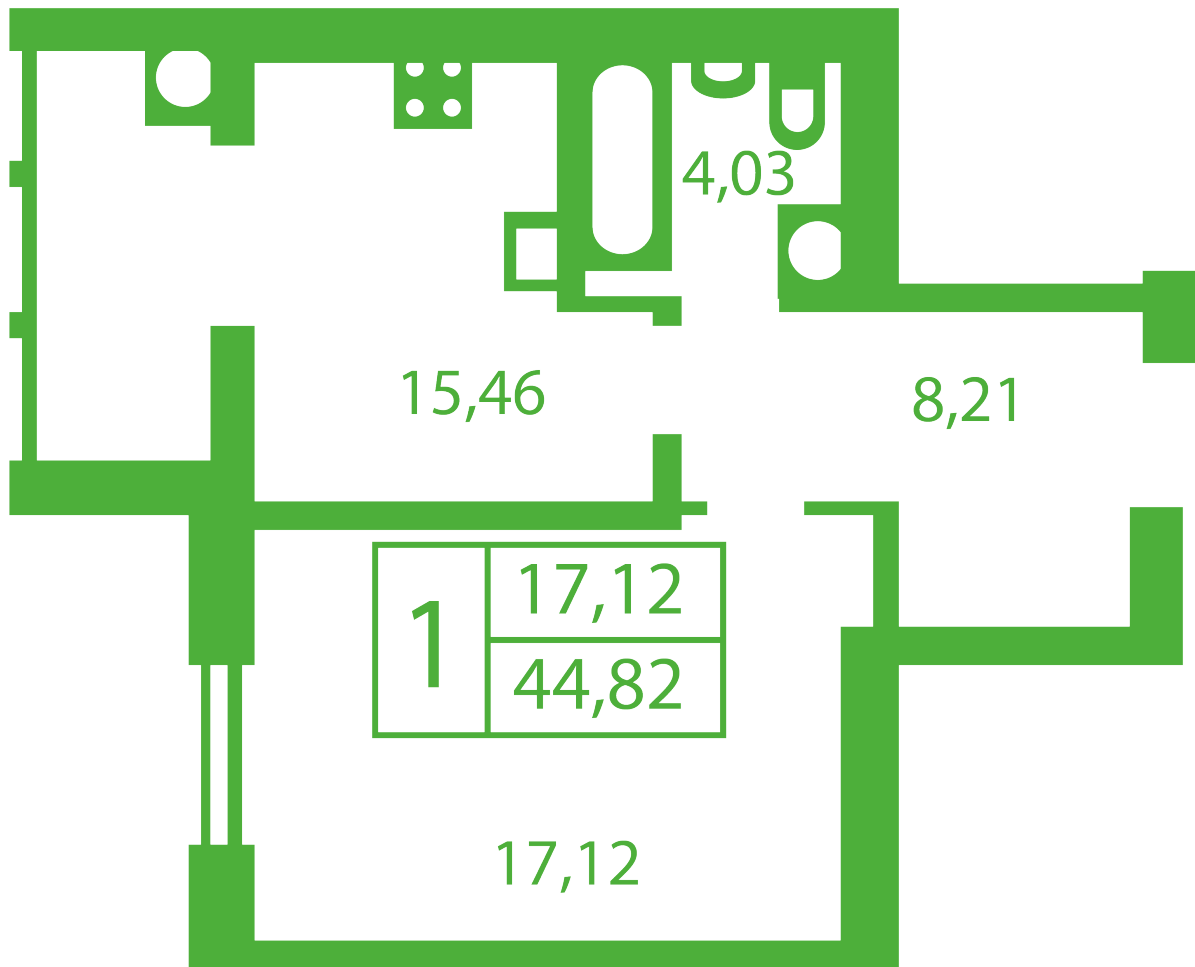

RC «Shasliviyy» in Sofiyivska Borschagivka

schastliviy.novabydova.com.ua

096 023 03 10

Plan 1 room apartment in the house on the 5-A,B,V, Yablyneva Street — #2

PLAN TYPE: №2

House 5-A,B,V, Yablyneva street
1 roomed, Floor view Floor

Characteristics

Gross area: 44.82 m²

Living space: 17.12 m²

Kitchen area: 15.46 m²