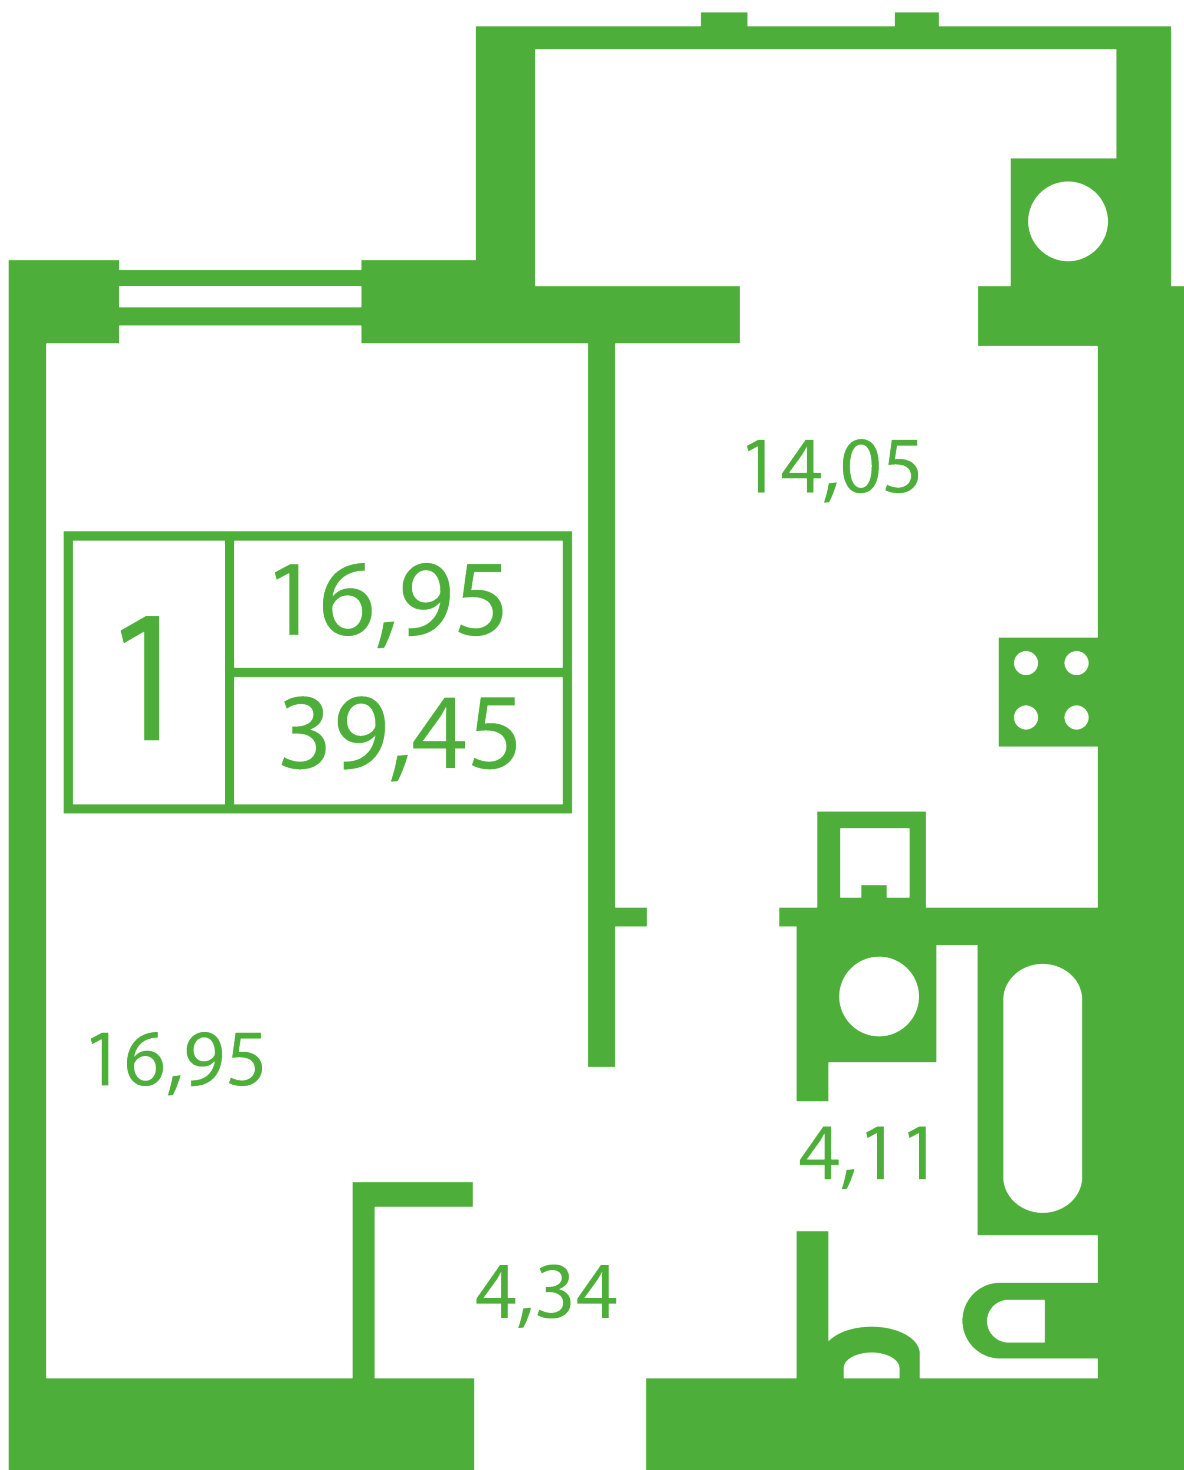

RC «Shasliviyy» in Sofiyivska Borschagivka

schastliviy.novabydova.com.ua

096 023 03 10

**Plan 1 room apartment in the house on the 5-A,B,V,
Yablyneva Street — #16**

PLAN TYPE: №16

House 5-A,B,V, Yablyneva street
1 roomed, Floor view Floor

Characteristics

Gross area: 39.45 m2

Living space: 16.95 m²

Kitchen area: 14.05 m²