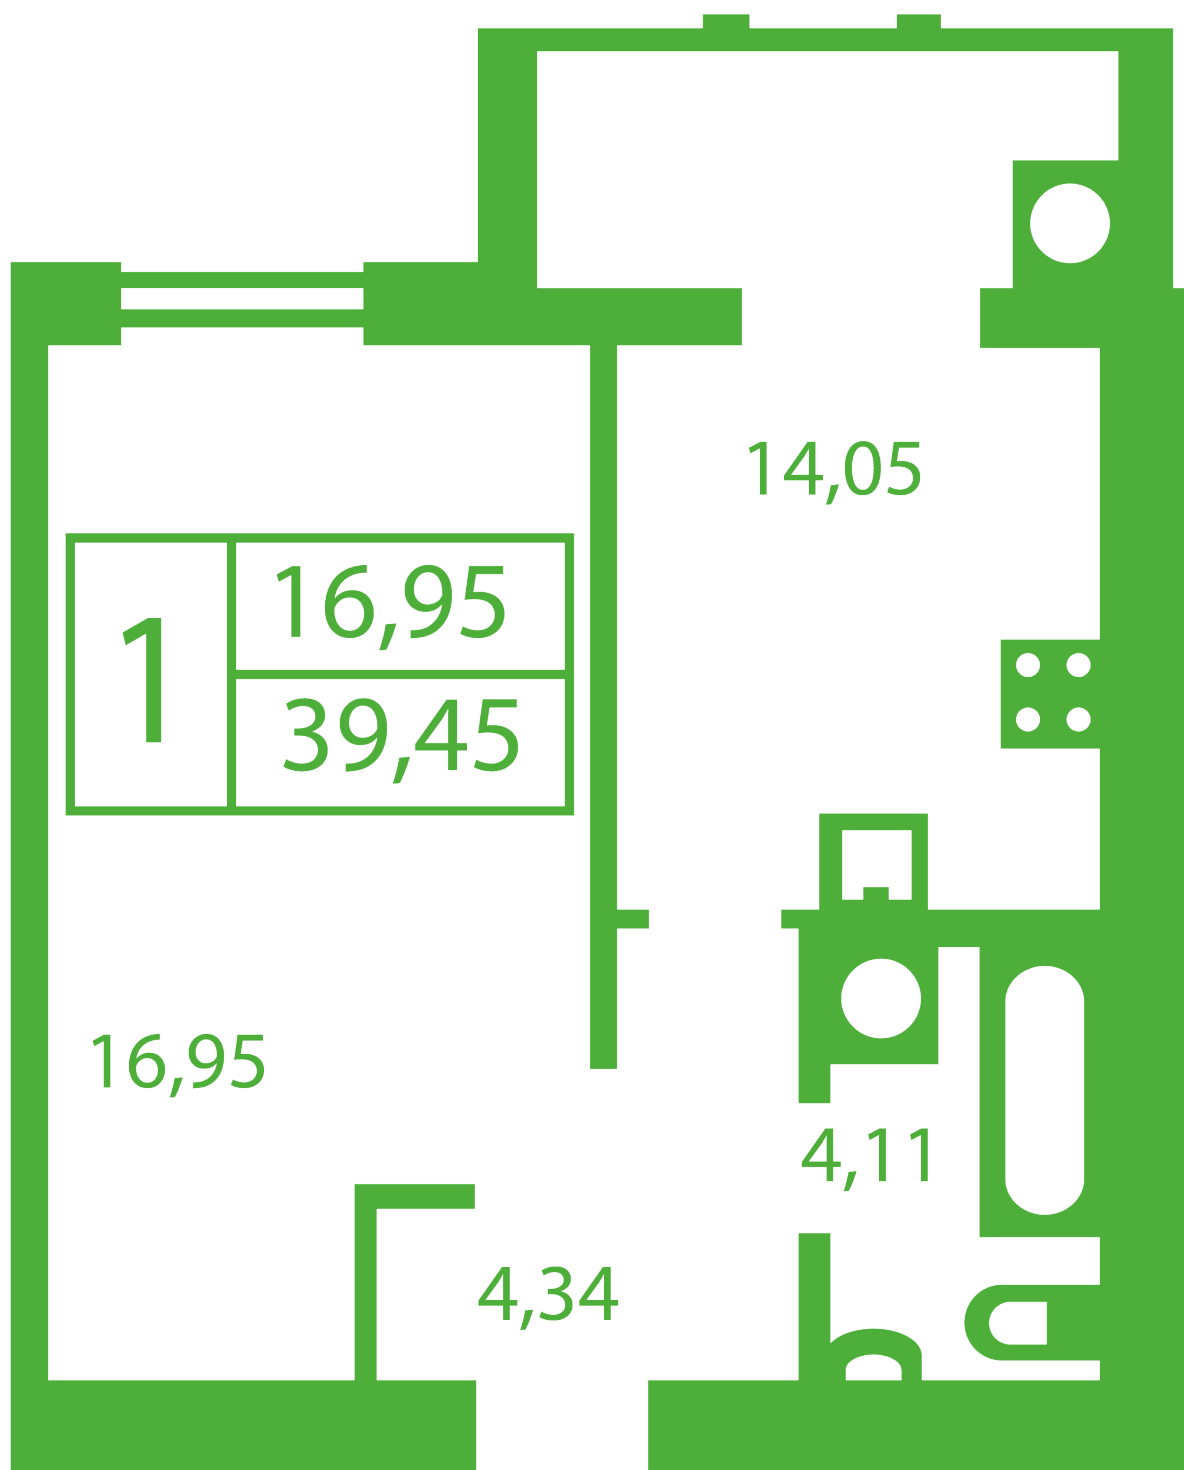

RC «Shasliviyy» in Sofiyivska Borschagivka

schastliviy.novabydova.com.ua

067 663 87 62

044 499 25 58

**Plan 1 room apartment in the house on the 5-A,B,V,
Yablyneva Street — #16**

PLAN TYPE: №16

House 5-A,B,V, Yablyneva street
1 roomed, Floor view Floor

Characteristics

Gross area: 39.45 m²
Living space: 16.95 m²
Kitchen area: 14.05 m²