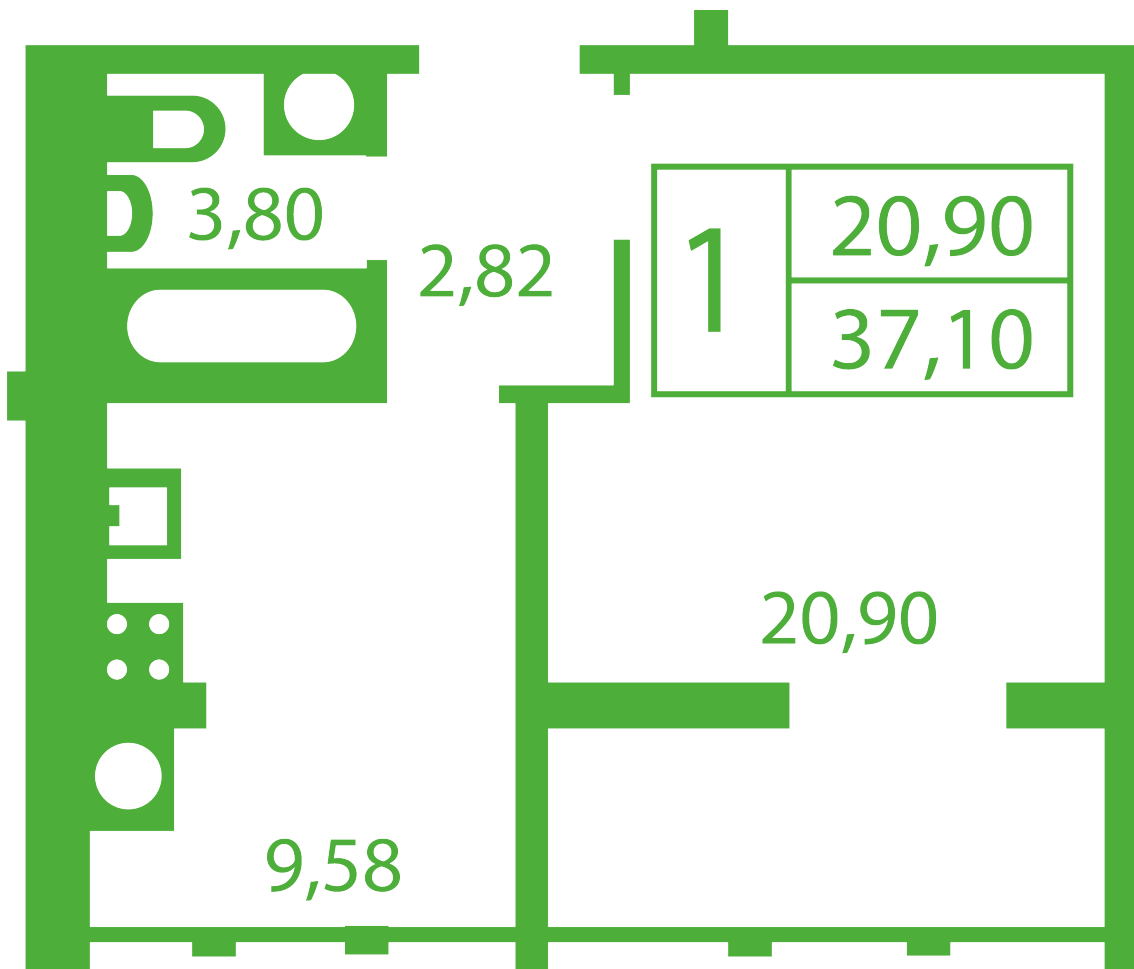

RC «Shasliviyy» in Sofiyivska Borschagivka

schastliviy.novabydova.com.ua
096 023 03 10

Plan 1 room apartment in the house on the 5-A,B,V, Yablyneva Street – #14

PLAN TYPE: №14

House 5-A,B,V, Yablyneva street
1 roomed, Floor view Floor

Characteristics

Gross area: 37.1 m²

Living space: 20.9 m²

Kitchen area: 9.58 m²