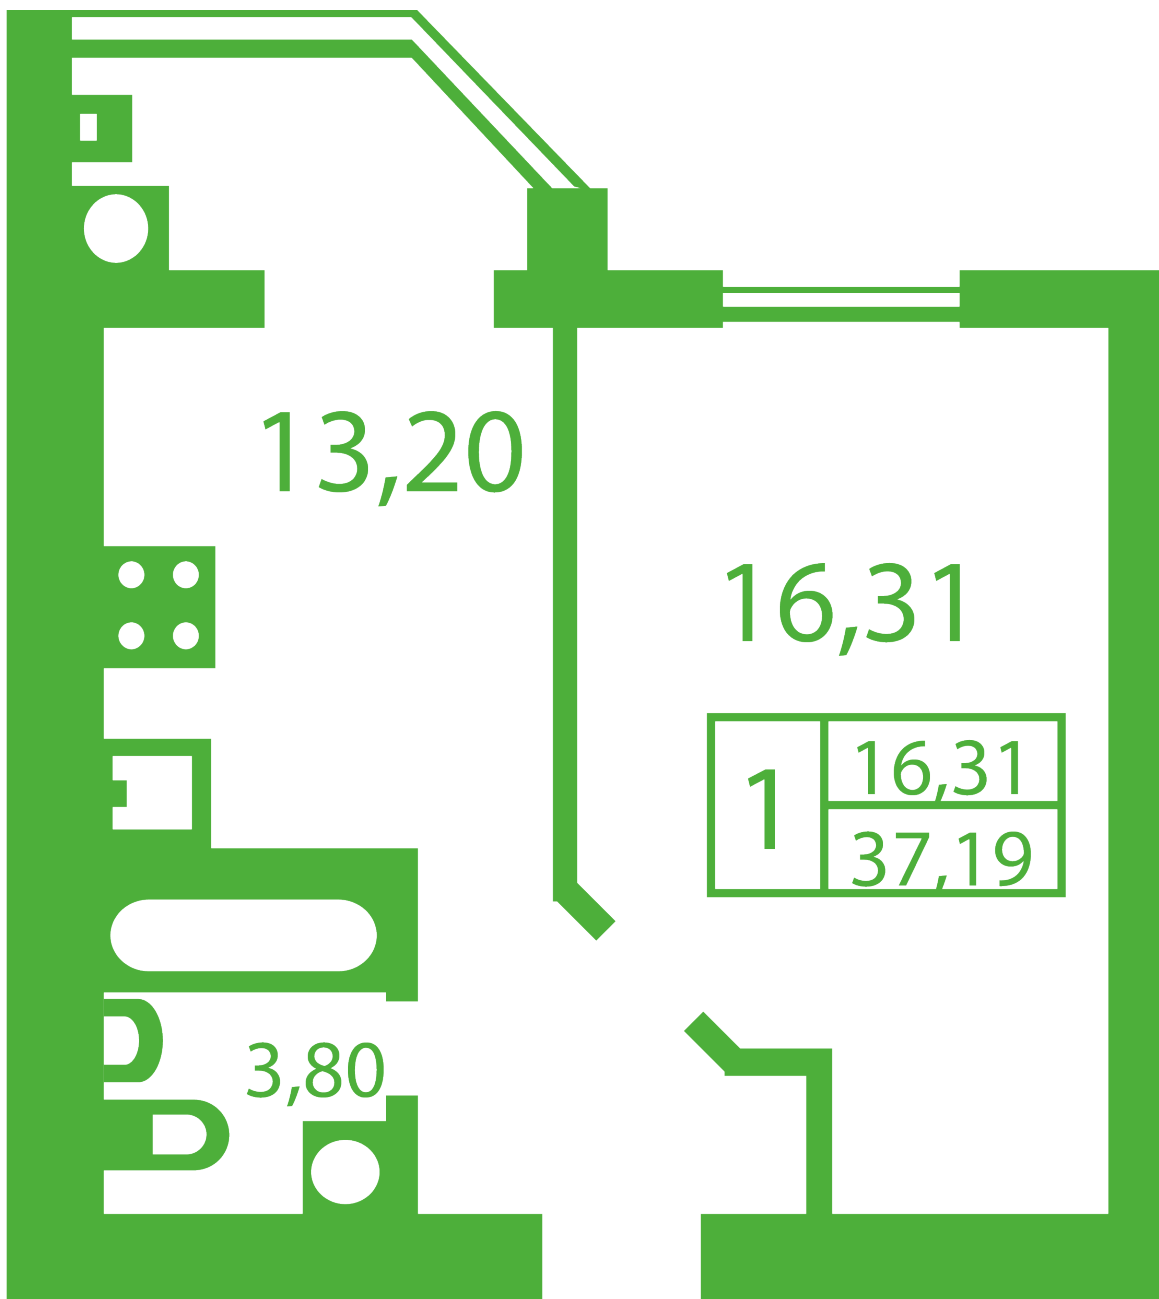

RC «Shasliviyy» in Sofiyivska Borschagivka

schastliviyy.novabydova.com.ua

096 023 03 10

**Plan 1 room apartment in the house on the 13-V,G,
Yablyneva Street — #8**

PLAN TYPE: №8

House Яблунева, 13-В,Г
1 roomed, Floor view Floor

Characteristics

Gross area: 37.19 m²

Living space: 16.31 m²

Kitchen area: 13.2 m²