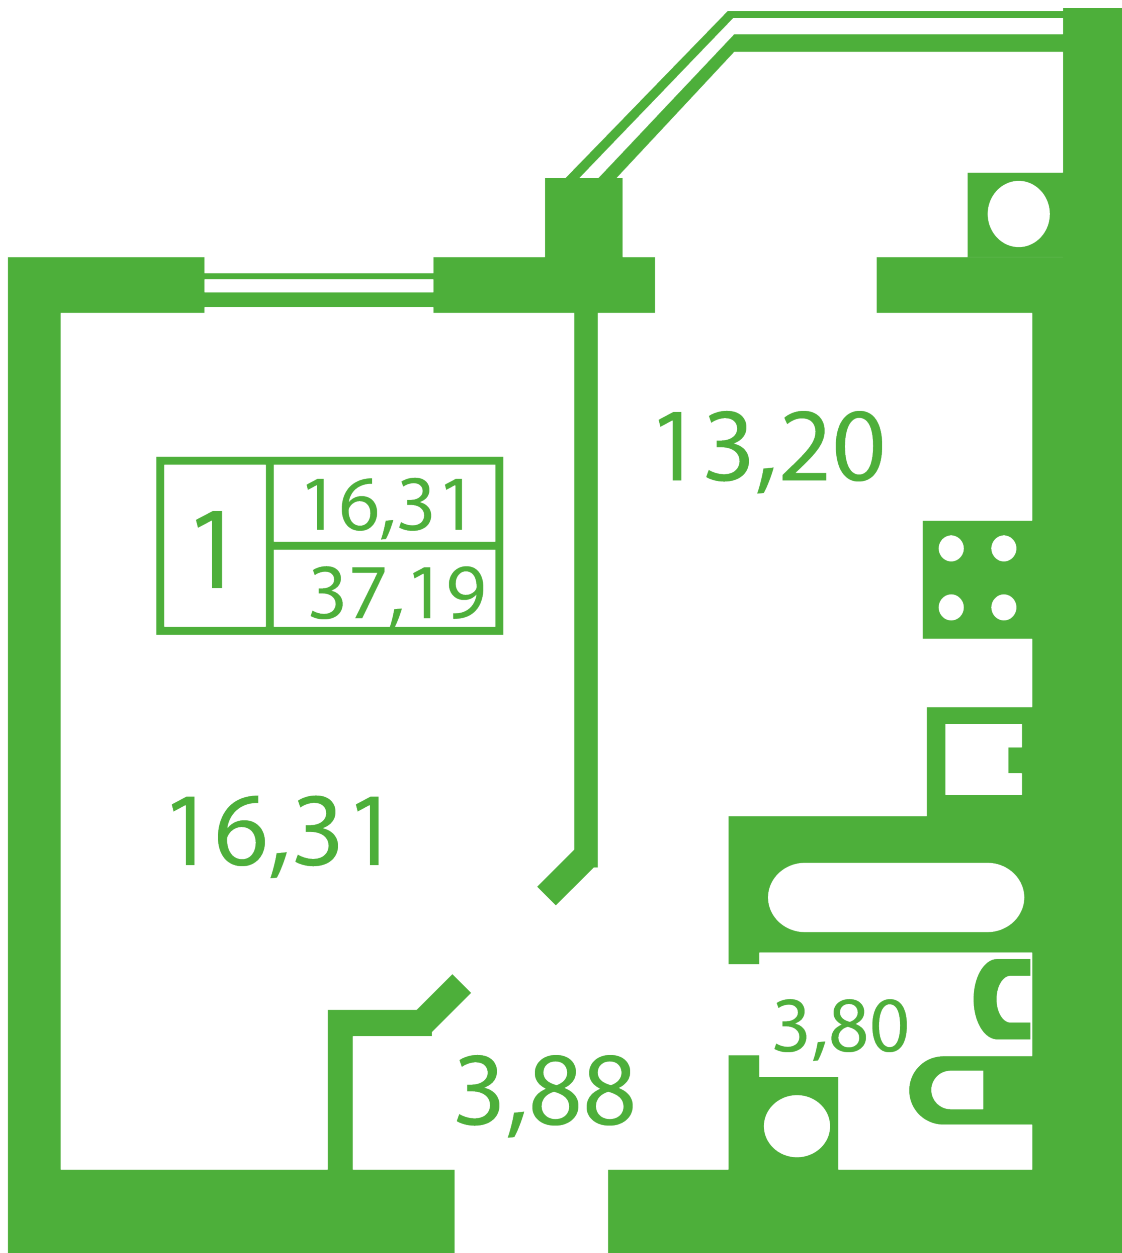

RC «Shasliviyy» in Sofiyivska Borschagivka

schastliviyy.novabydova.com.ua

096 023 03 10

**Plan 1 room apartment in the house on the 13-V,G,
Yablyneva Street — #7**

PLAN TYPE: №7

House Яблунева, 13-В,Г
1 roomed, Floor view Floor

Characteristics

Gross area: 37.19 m²

Living space: 16.31 m²

Kitchen area: 13.2 m²