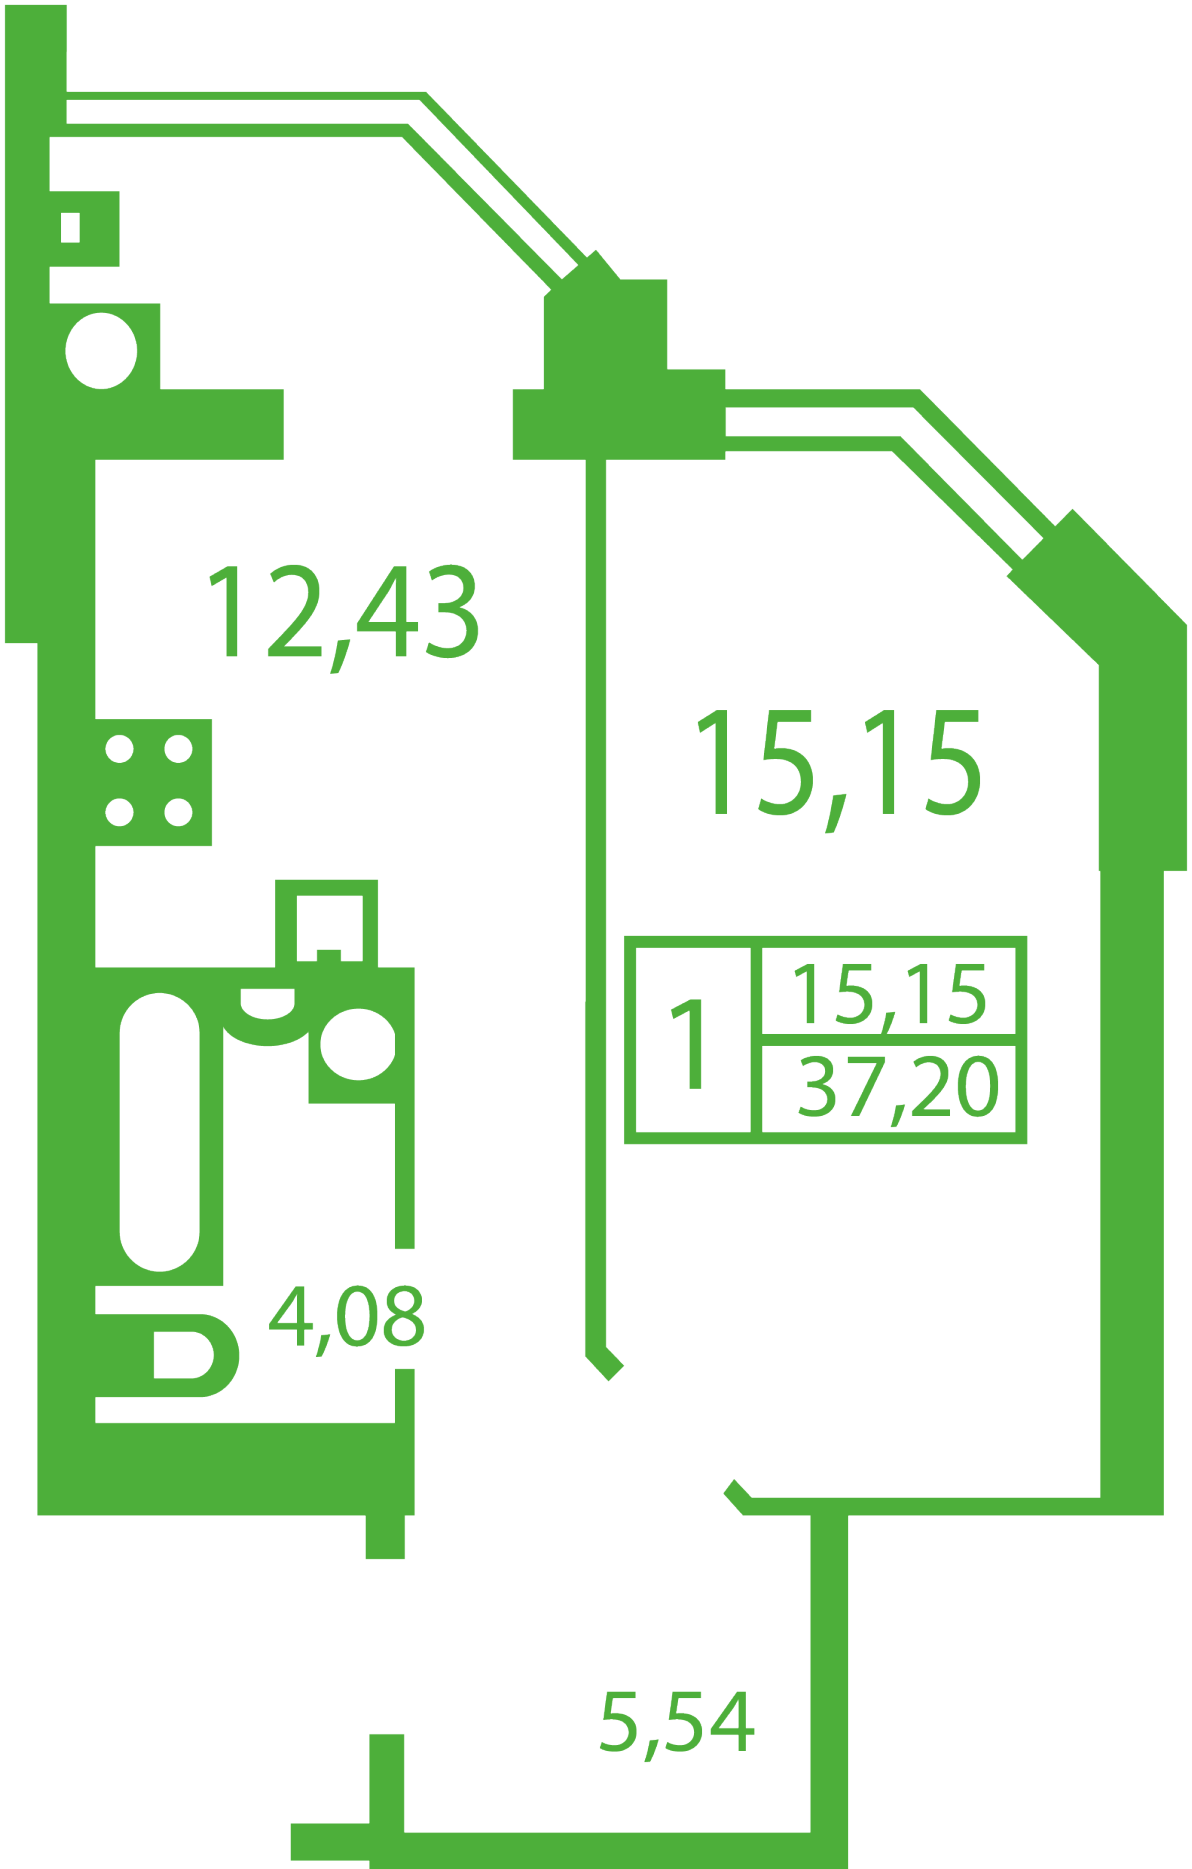

RC «Shasliviyy» in Sofiyivska Borschagivka

schastliviyy.novabydova.com.ua

096 023 03 10

**Plan 1 room apartment in the house on the 13-V,G,
Yablyneva Street — #4**

PLAN TYPE: №4

House Яблунева, 13-В,Г
1 roomed, Floor view Floor

Characteristics

Gross area: 37.2 m²

Living space: 15.15 m²

Kitchen area: 12.43 m²