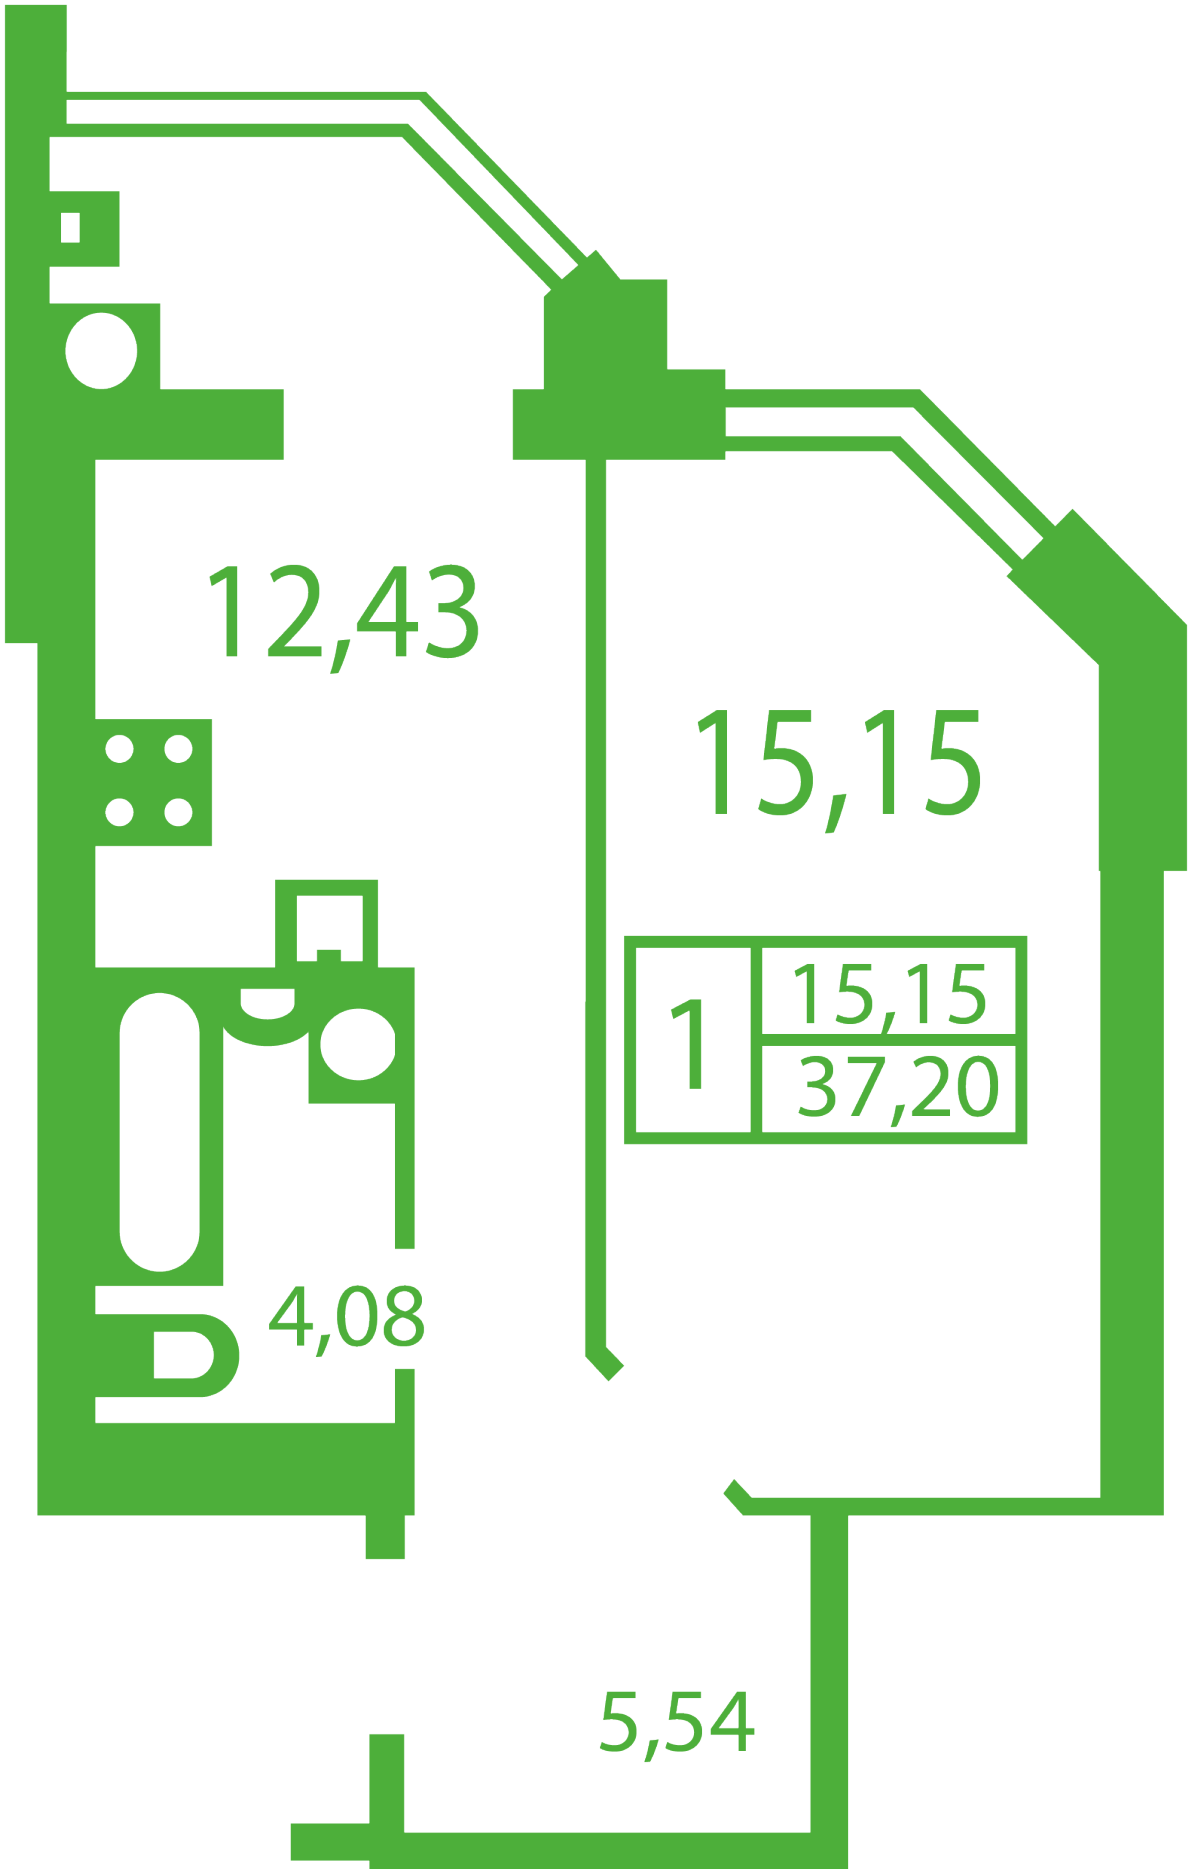

RC «Shasliviyy» in Sofiyivska Borschagivka

schastliviy.novabydova.com.ua

096 023 03 10

**Plan 1 room apartment in the house on the 13-V,G,
Yablyneva Street — #4**

PLAN TYPE: №4

House Яблунева, 13-В,Г
1 roomed, Floor view Floor

Characteristics

Gross area: 37.2 m²

Living space: 15.15 m²

Kitchen area: 12.43 m²