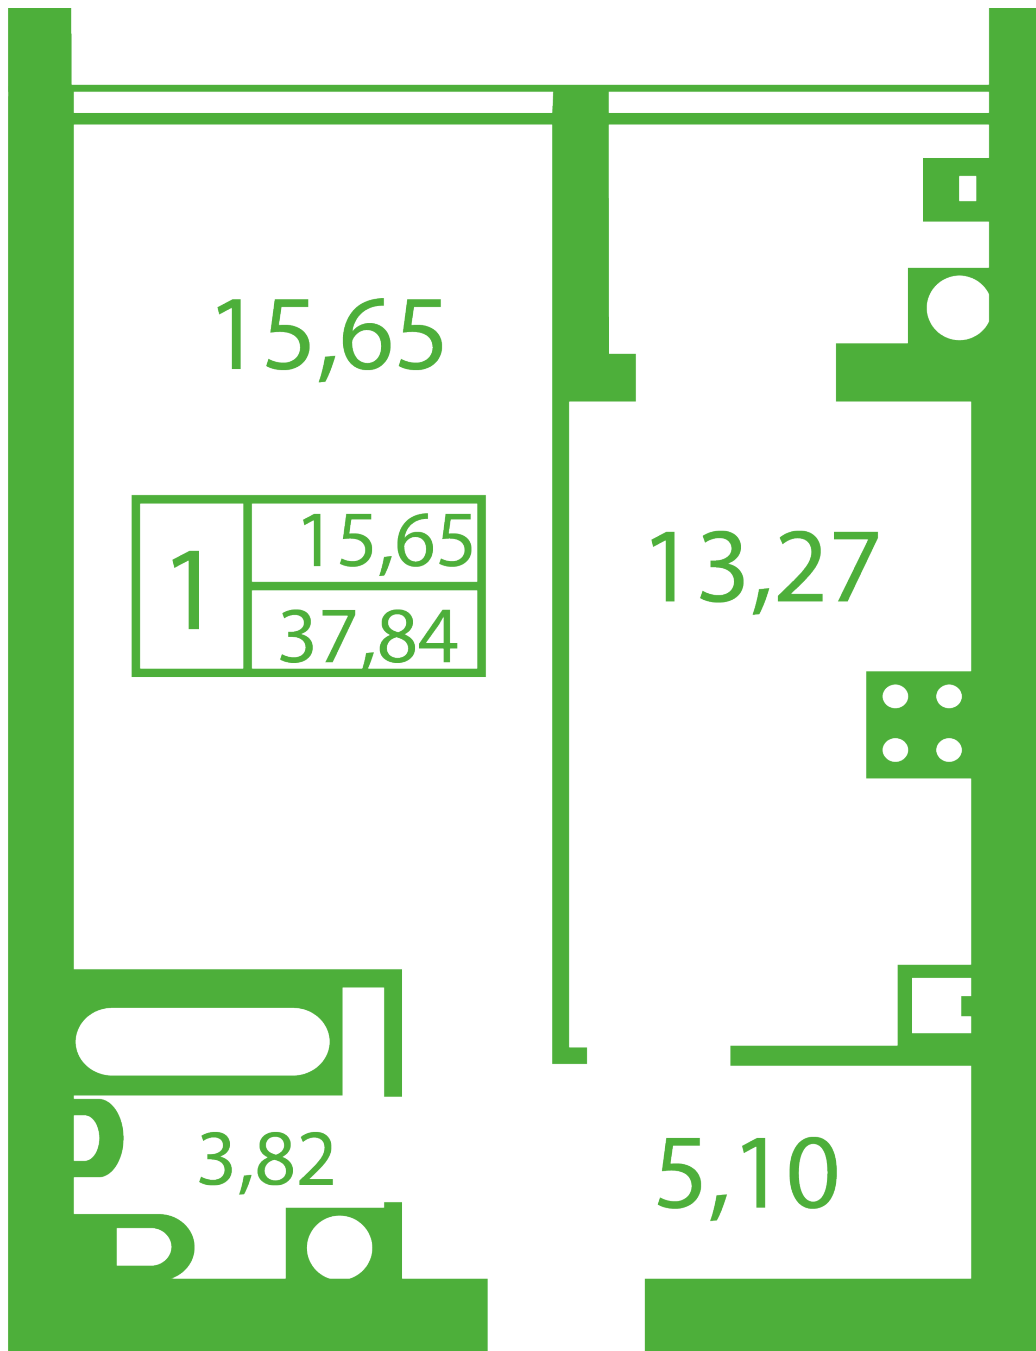

RC «Shasliviyy» in Sofiyivska Borschagivka

schastliviyy.novabydova.com.ua

096 023 03 10

**Plan 1 room apartment in the house on the 13-V,G,
Yablyneva Street — #3**

PLAN TYPE: №3

House Яблунева, 13-В,Г
1 roomed, Floor view Floor

Characteristics

Gross area: 37.84 m²
Living space: 15.65 m²
Kitchen area: 13.27 m²