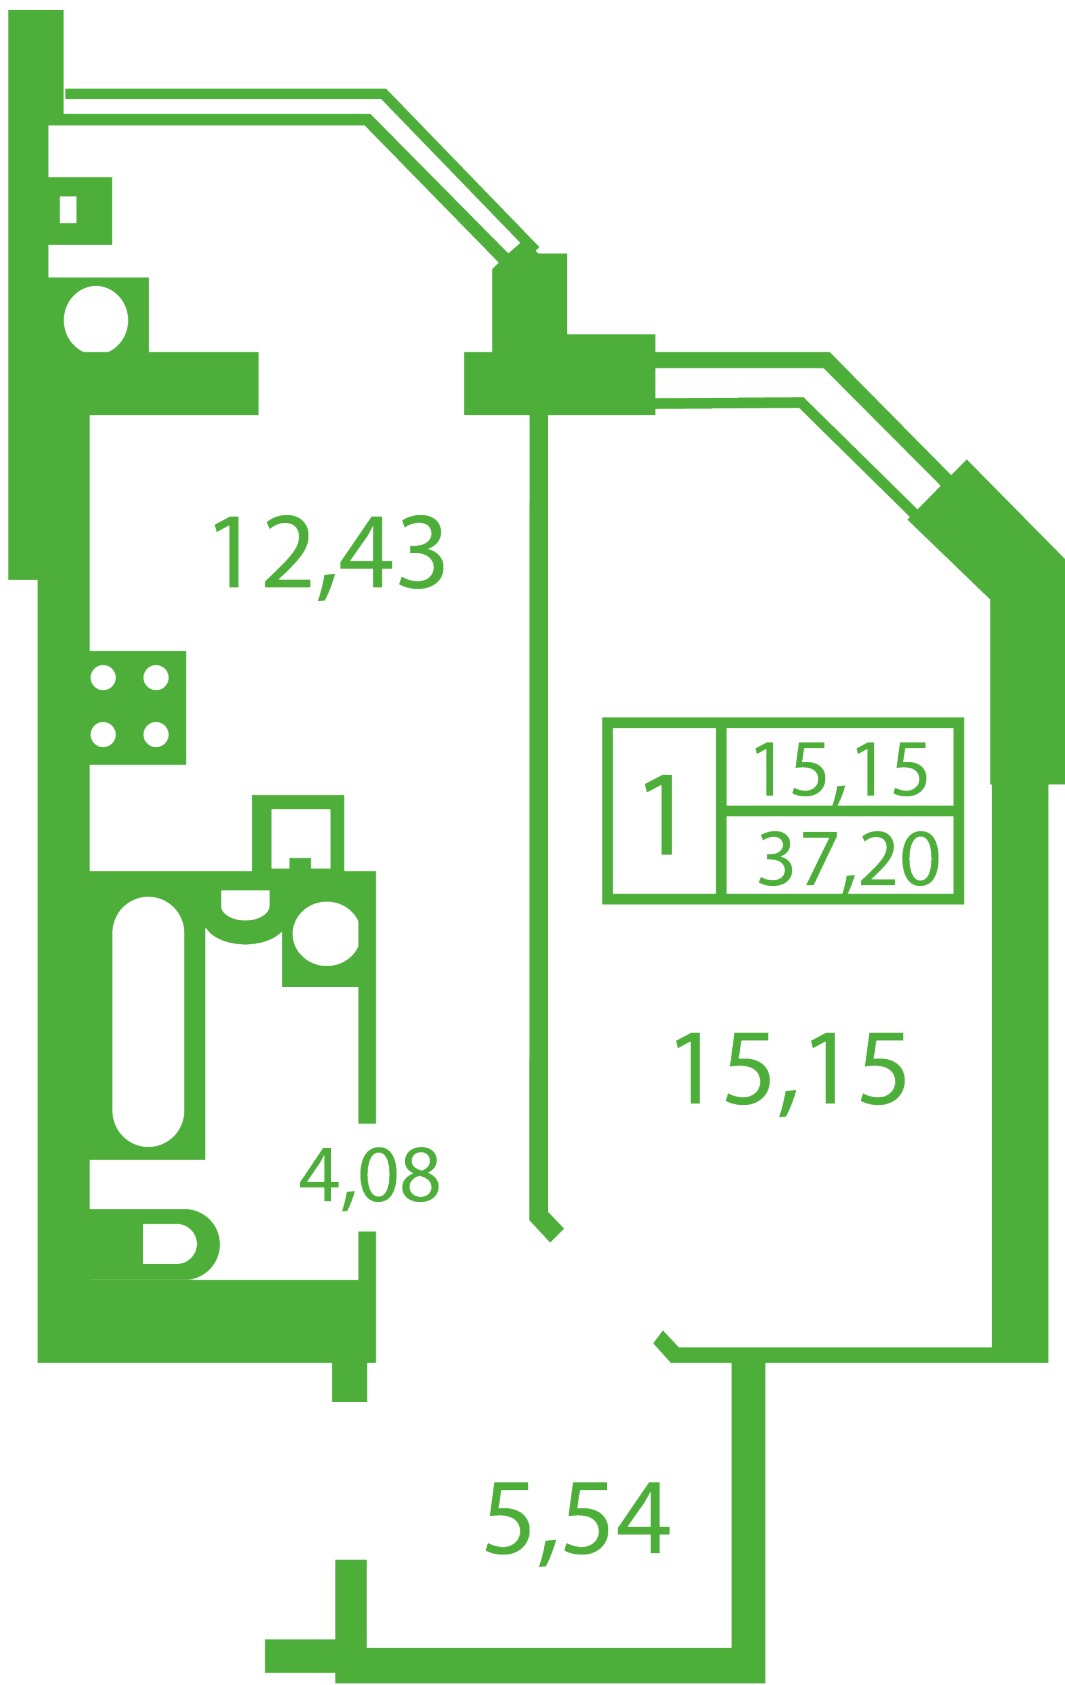

RC «Shasliviyy» in Sofiyivska Borschagivka

schastliviy.novabydova.com.ua

096 023 03 10

**Plan 1 room apartment in the house on the 13-V,G,
Yablyneva Street — #13**

PLAN TYPE: №13

House Яблунева, 13-В,Г
1 roomed, Floor view Floor

Characteristics

Gross area: 37.2 m²

Living space: 15.15 m²

Kitchen area: 12.43 m²