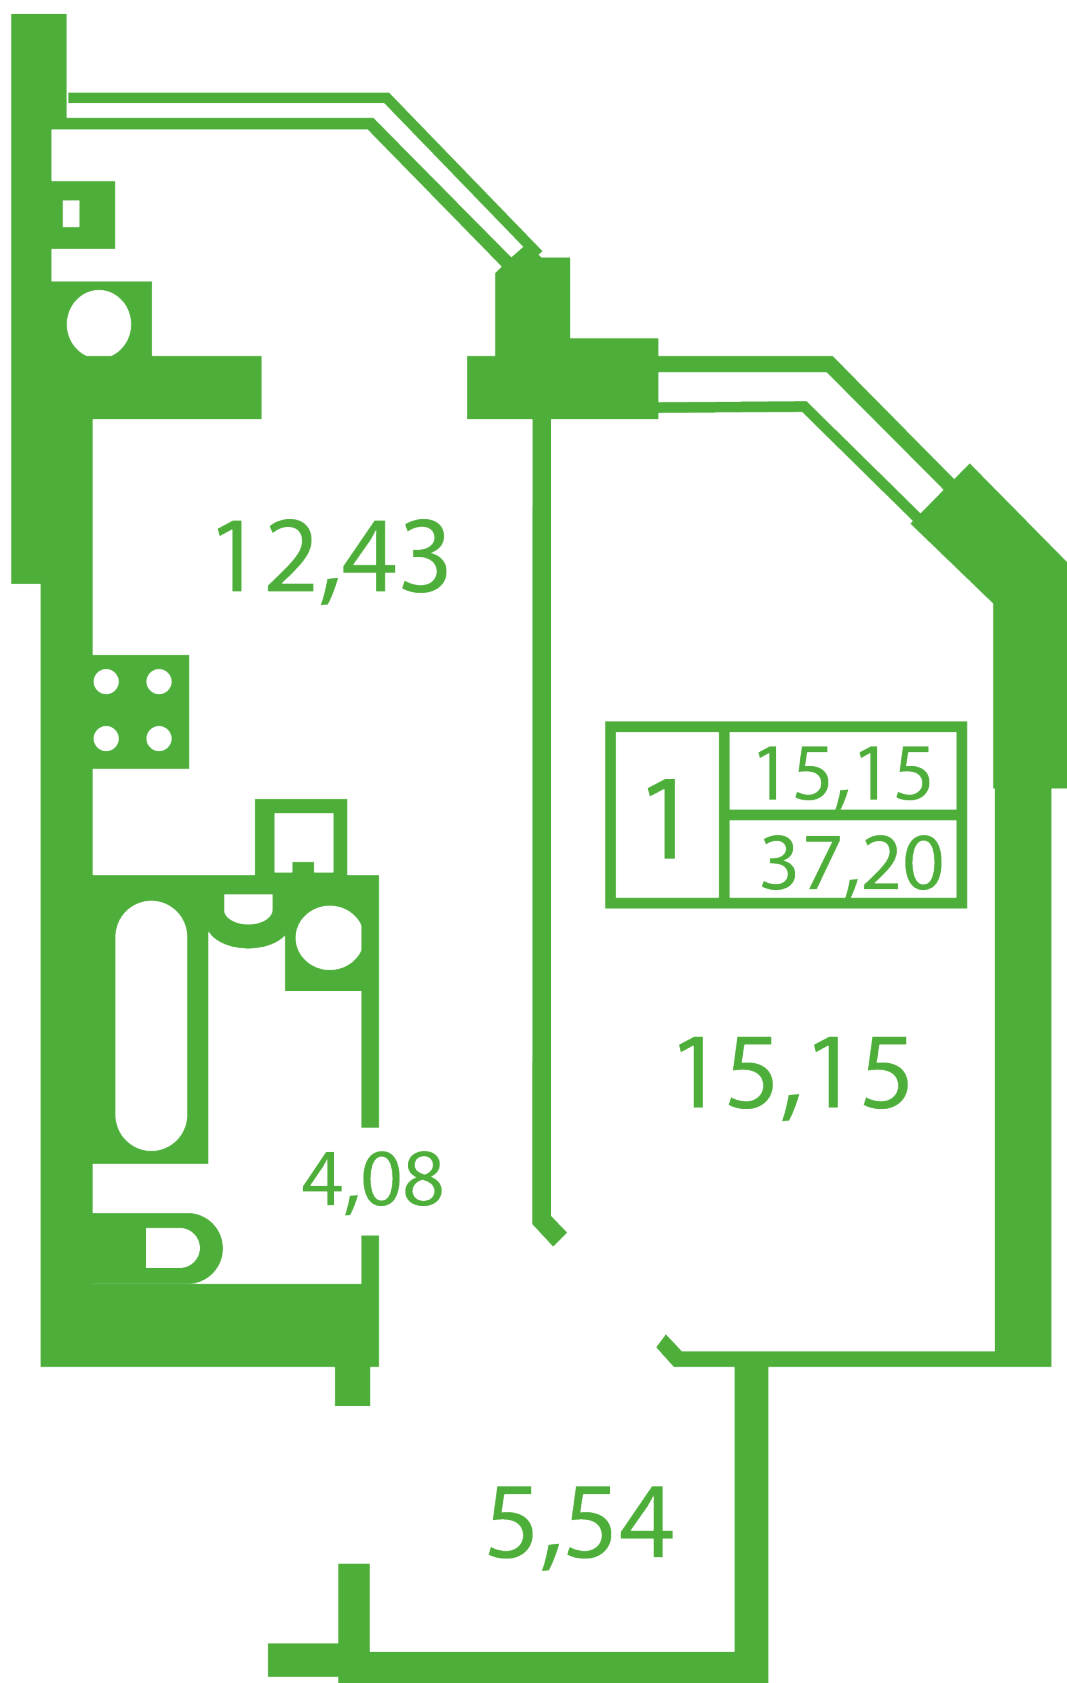

RC «Shasliviyy» in Sofiyivska Borschagivka

schastliviyy.novabydova.com.ua

096 023 03 10

**Plan 1 room apartment in the house on the 13-V,G,
Yablyneva Street — #13**

PLAN TYPE: №13

House Яблунева, 13-В,Г
1 roomed, Floor view Floor

Characteristics

Gross area: 37.2 m²

Living space: 15.15 m²

Kitchen area: 12.43 m²