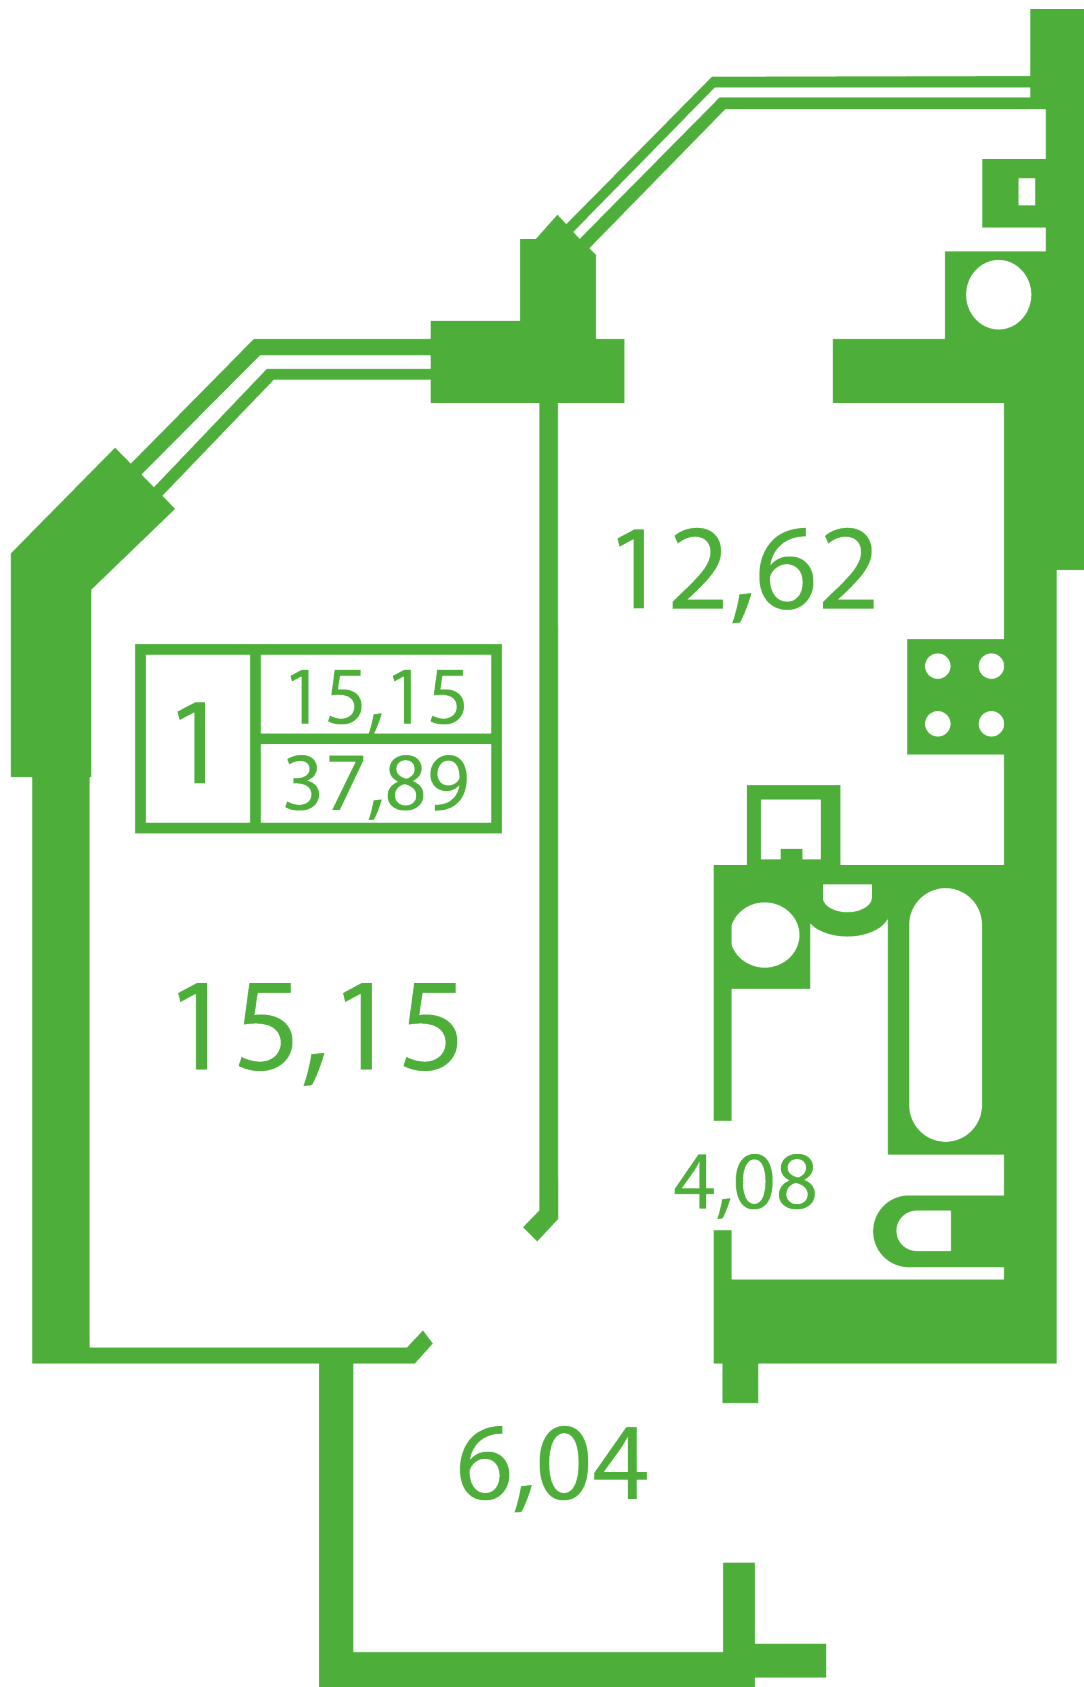

RC «Shasliviyy» in Sofiyivska Borschagivka

schastliviyy.novabydova.com.ua

096 023 03 10

**Plan 1 room apartment in the house on the 13-V,G,
Yablyneva Street — #11**

PLAN TYPE: №11

House Яблунева, 13-В,Г
1 roomed, Floor view Floor

Characteristics

Gross area: 37.89 m²

Living space: 15.15 m²

Kitchen area: 12.62 m²