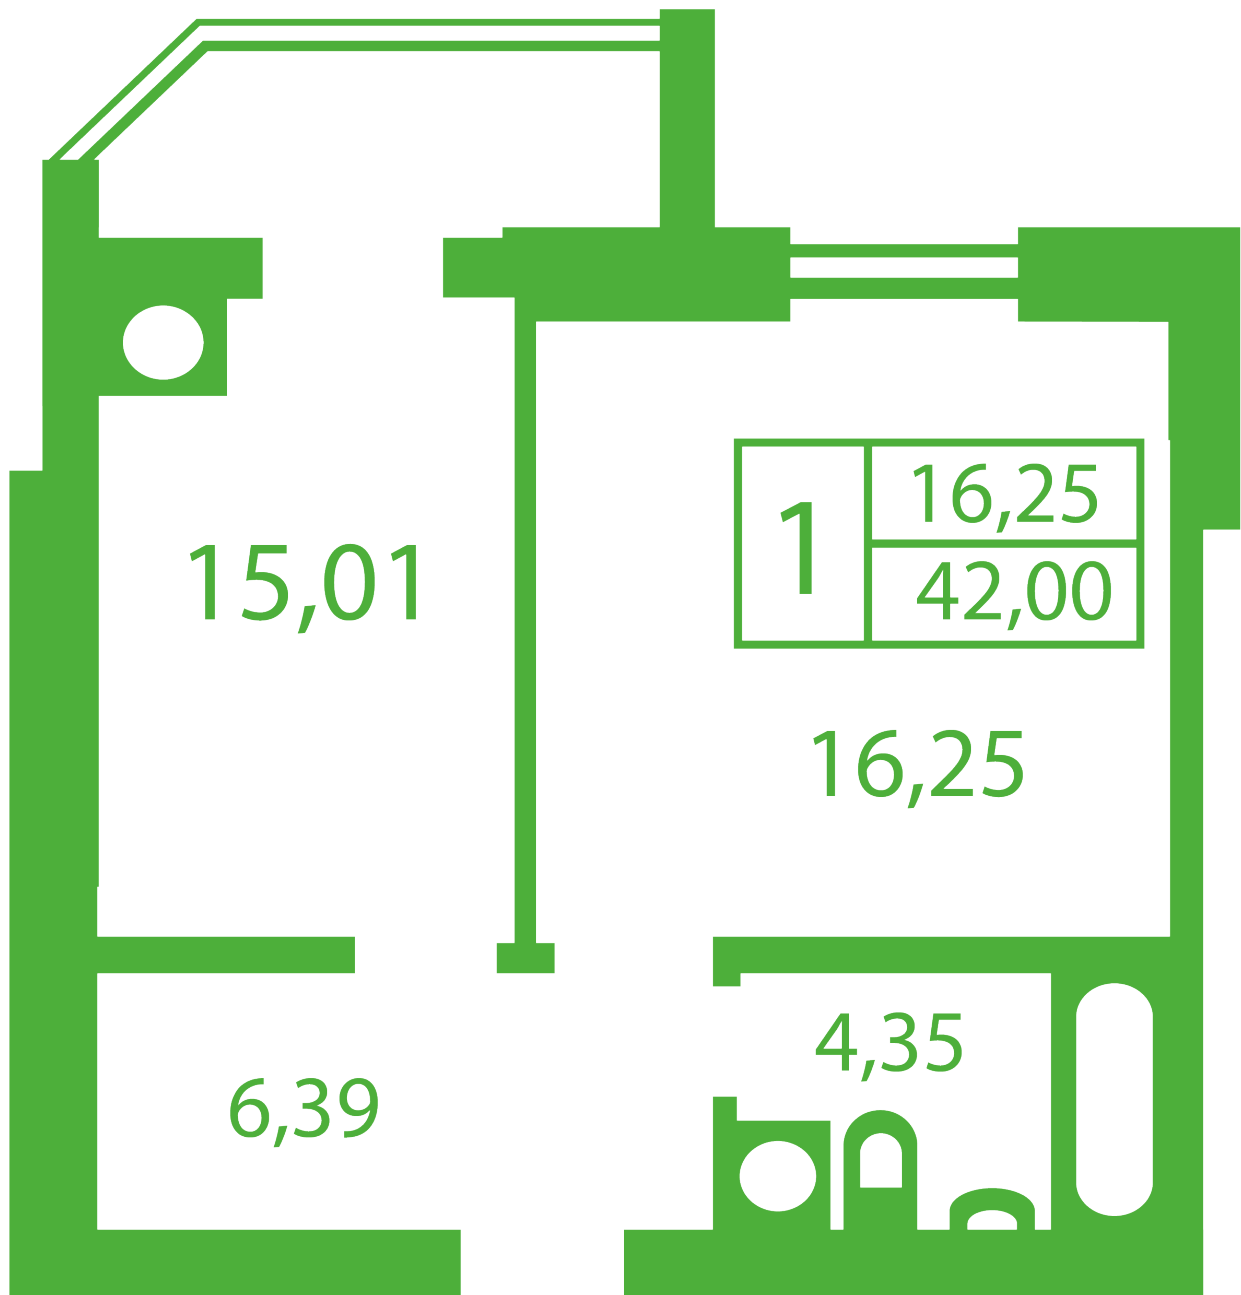

RC «Shasliviyy» in Sofiyivska Borschagivka

schastliviyy.novabydova.com.ua
096 023 03 10

**Plan 1 room apartment in the house on the 13-A,B,
Yablyneva Street – #9**

PLAN TYPE: №9

House 13-A,B, Yablyneva street
1 roomed, Floor view Floor

Characteristics

Gross area: 42 m²

Living space: 16.25 m²

Kitchen area: 15.01 m²