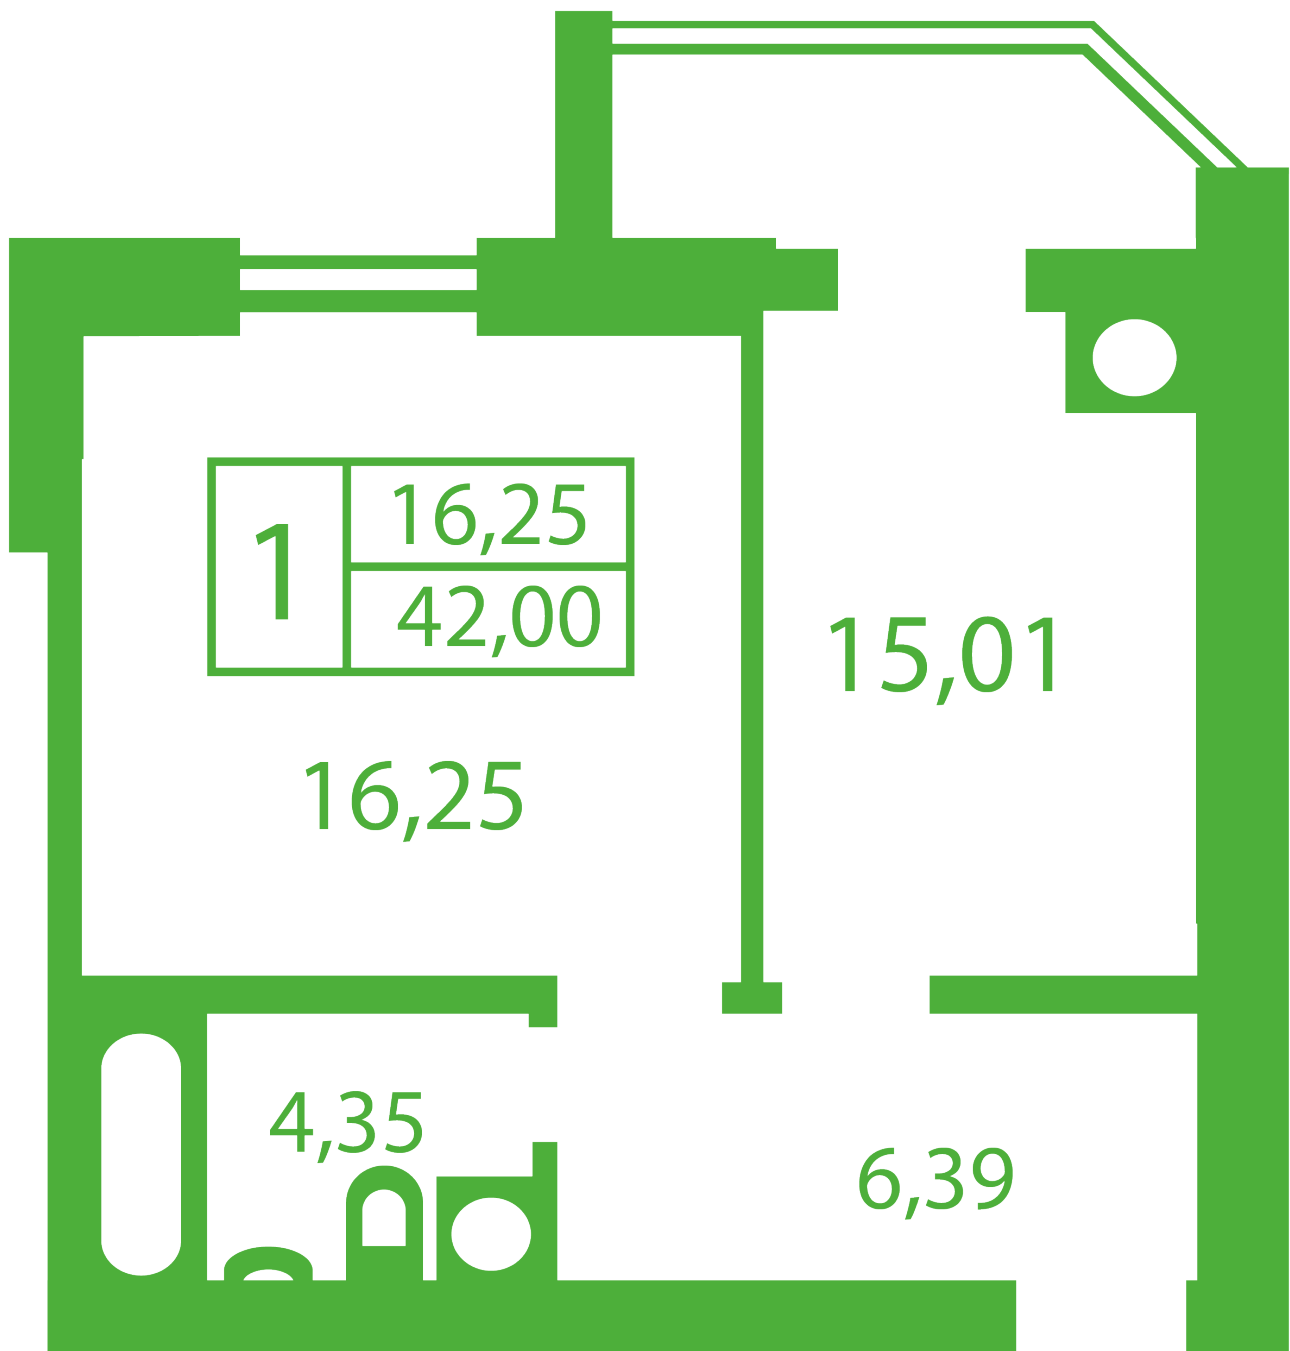

RC «Shasliviyy» in Sofiyivska Borschagivka

schastliviy.novabydova.com.ua

096 023 03 10

**Plan 1 room apartment in the house on the 13-A,B,
Yablyneva Street — #7**

PLAN TYPE: №7

House 13-A,B, Yablyneva street
1 roomed, Floor view Floor

Characteristics

Gross area: 42 m²
Living space: 16.25 m²
Kitchen area: 15.01 m²