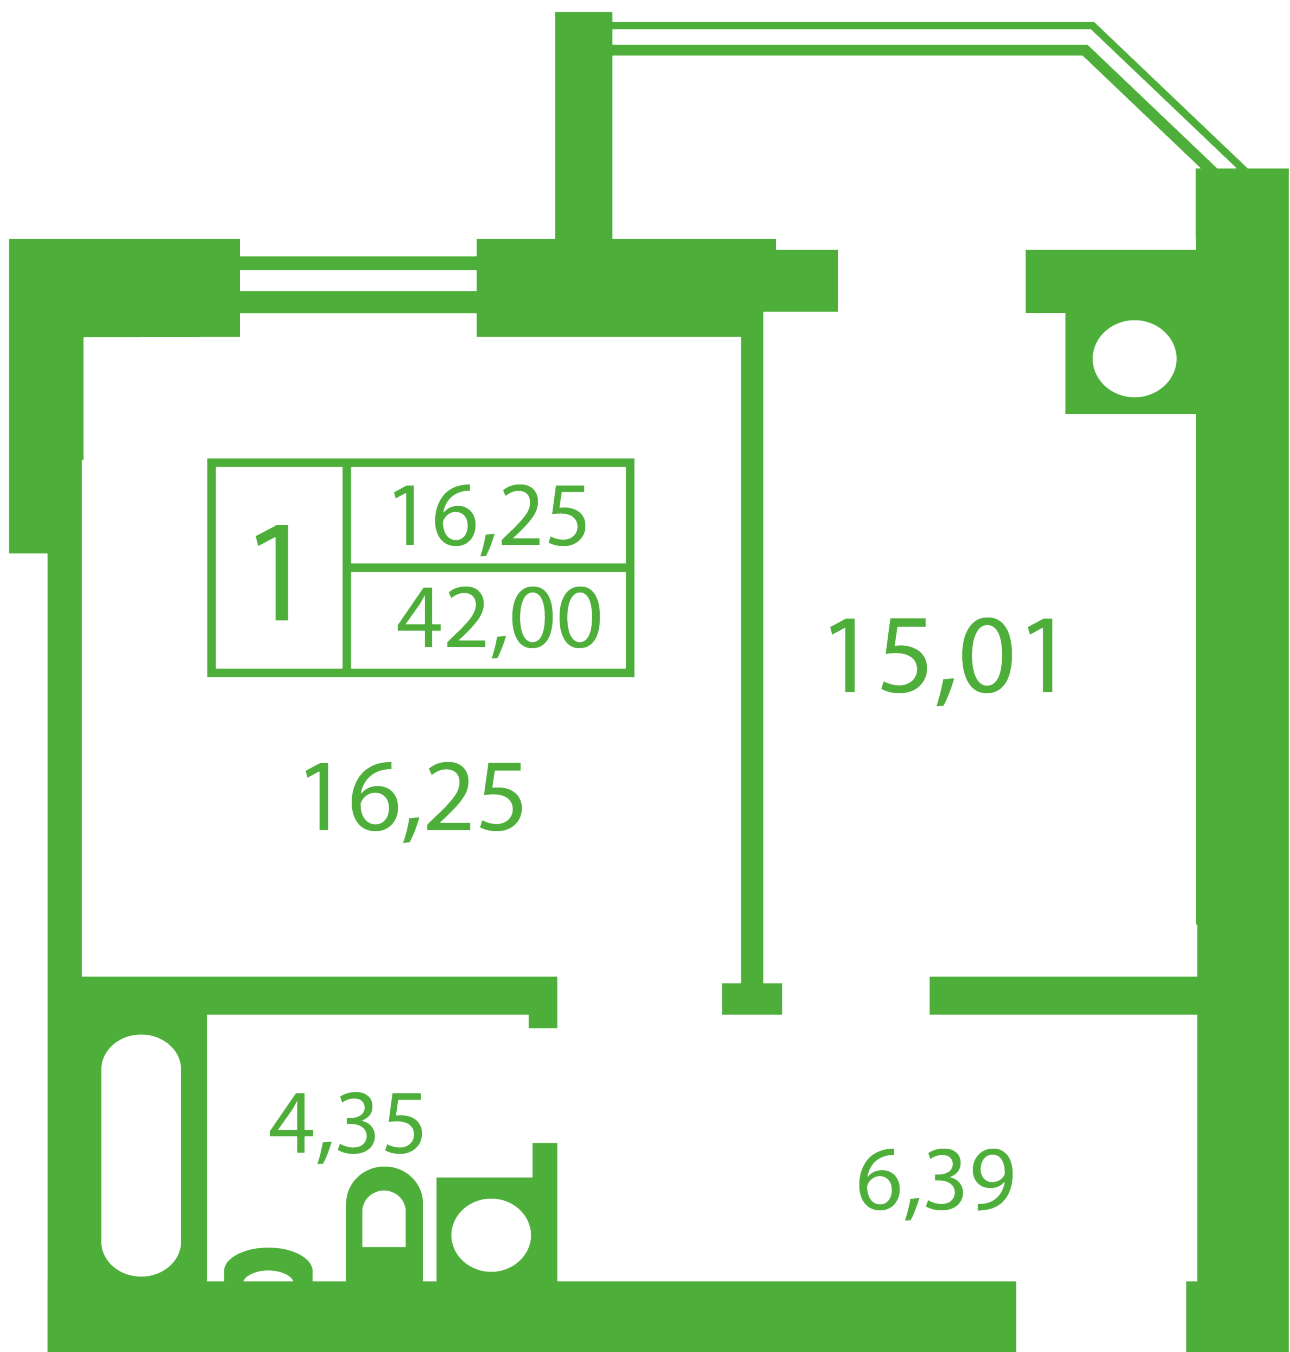

RC «Shasliviyy» in Sofiyivska Borschagivka

schastliviy.novabydova.com.ua

067 663 87 62

044 499 25 58

**Plan 1 room apartment in the house on the 13-A,B,
Yablyneva Street — #7**

PLAN TYPE: №7

House 13-A,B, Yablyneva street
1 roomed, Floor view Floor

Characteristics

Gross area: 42 m²

Living space: 16.25 m²

Kitchen area: 15.01 m²