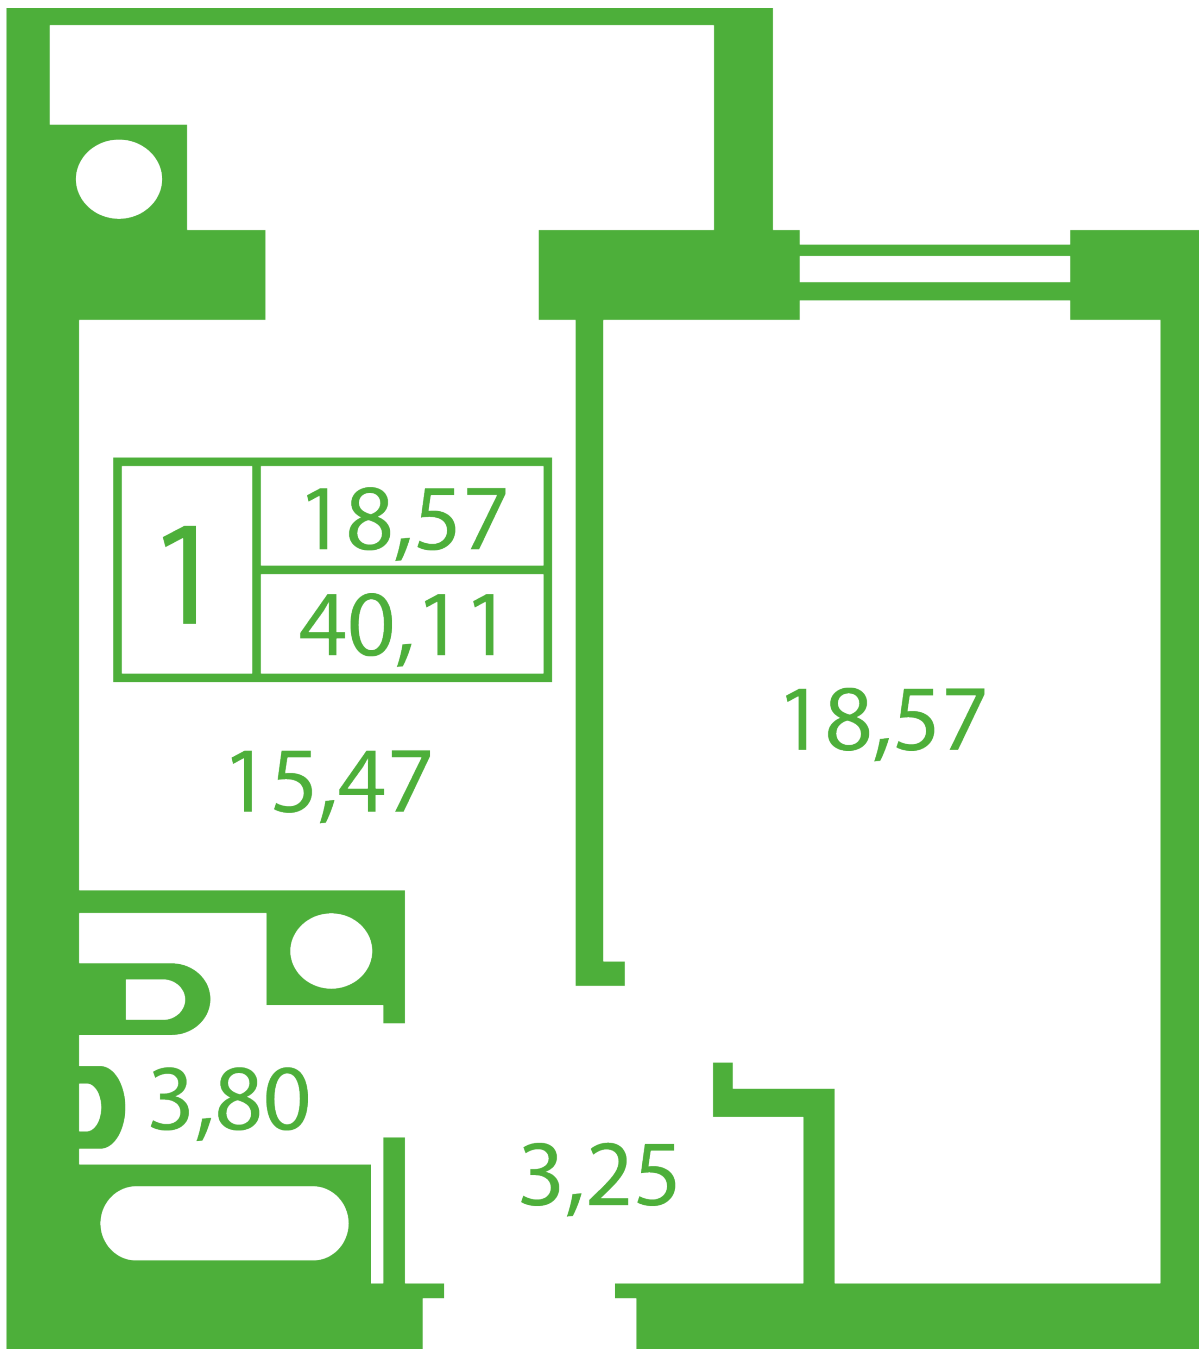

RC «Shasliviyy» in Sofiyivska Borschagivka

schastliviy.novabydova.com.ua

096 023 03 10

**Plan 1 room apartment in the house on the 13-A,B,
Yablyneva Street — #4**

PLAN TYPE: №4

House 13-A,B, Yablyneva street
1 roomed, Floor view Floor

Characteristics

Gross area: 41.09 m²
Living space: 18.57 m²
Kitchen area: 15.47 m²