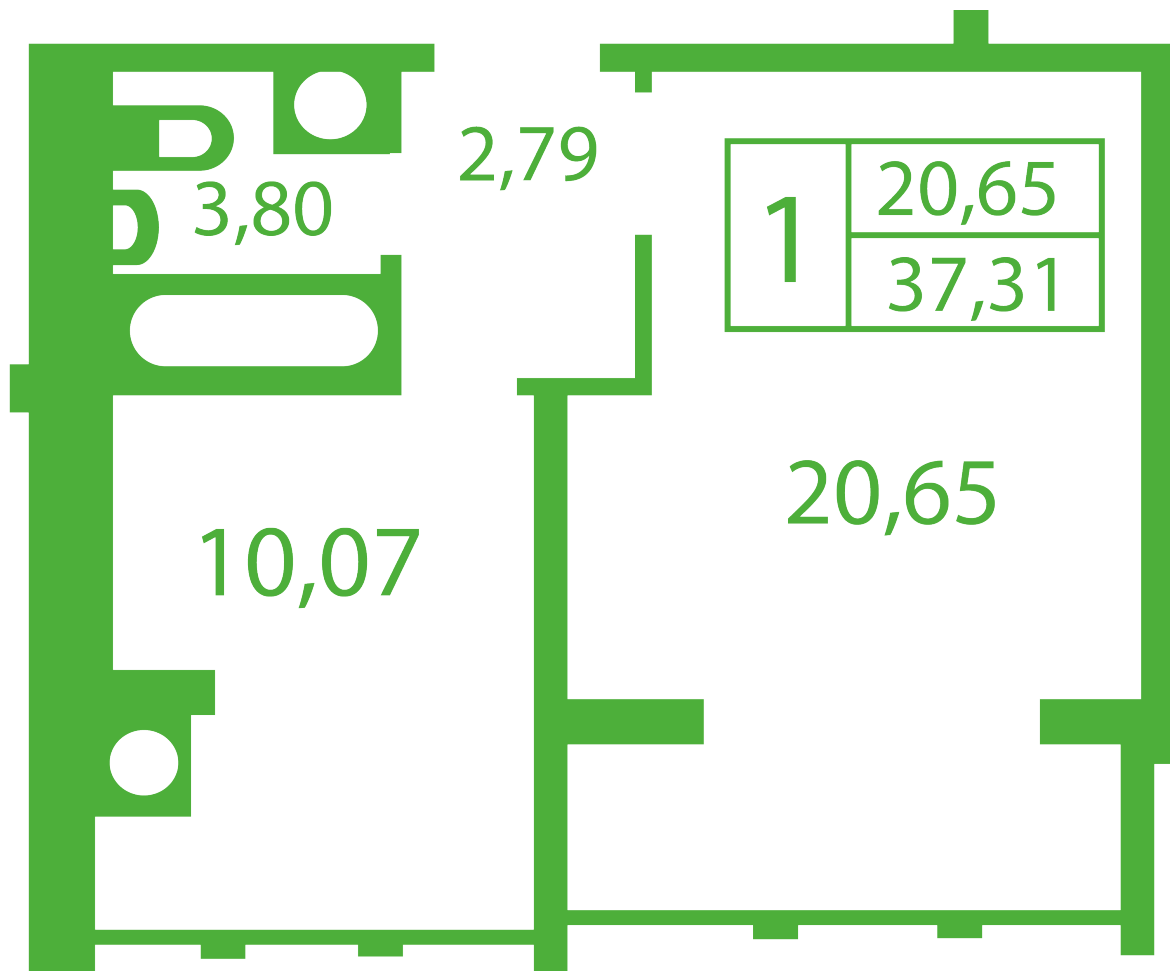

RC «Shasliviyy» in Sofiyivska Borschagivka

schastliviyy.novabydova.com.ua
096 023 03 10

Plan 1 room apartment in the house on the 13-A,B, Yablyneva Street – #24

PLAN TYPE: №24

House 13-A,B, Yablyneva street
1 roomed, Floor view Floor

Characteristics

Gross area: 37.31 m²

Living space: 20.65 m²

Kitchen area: 10.07 m²