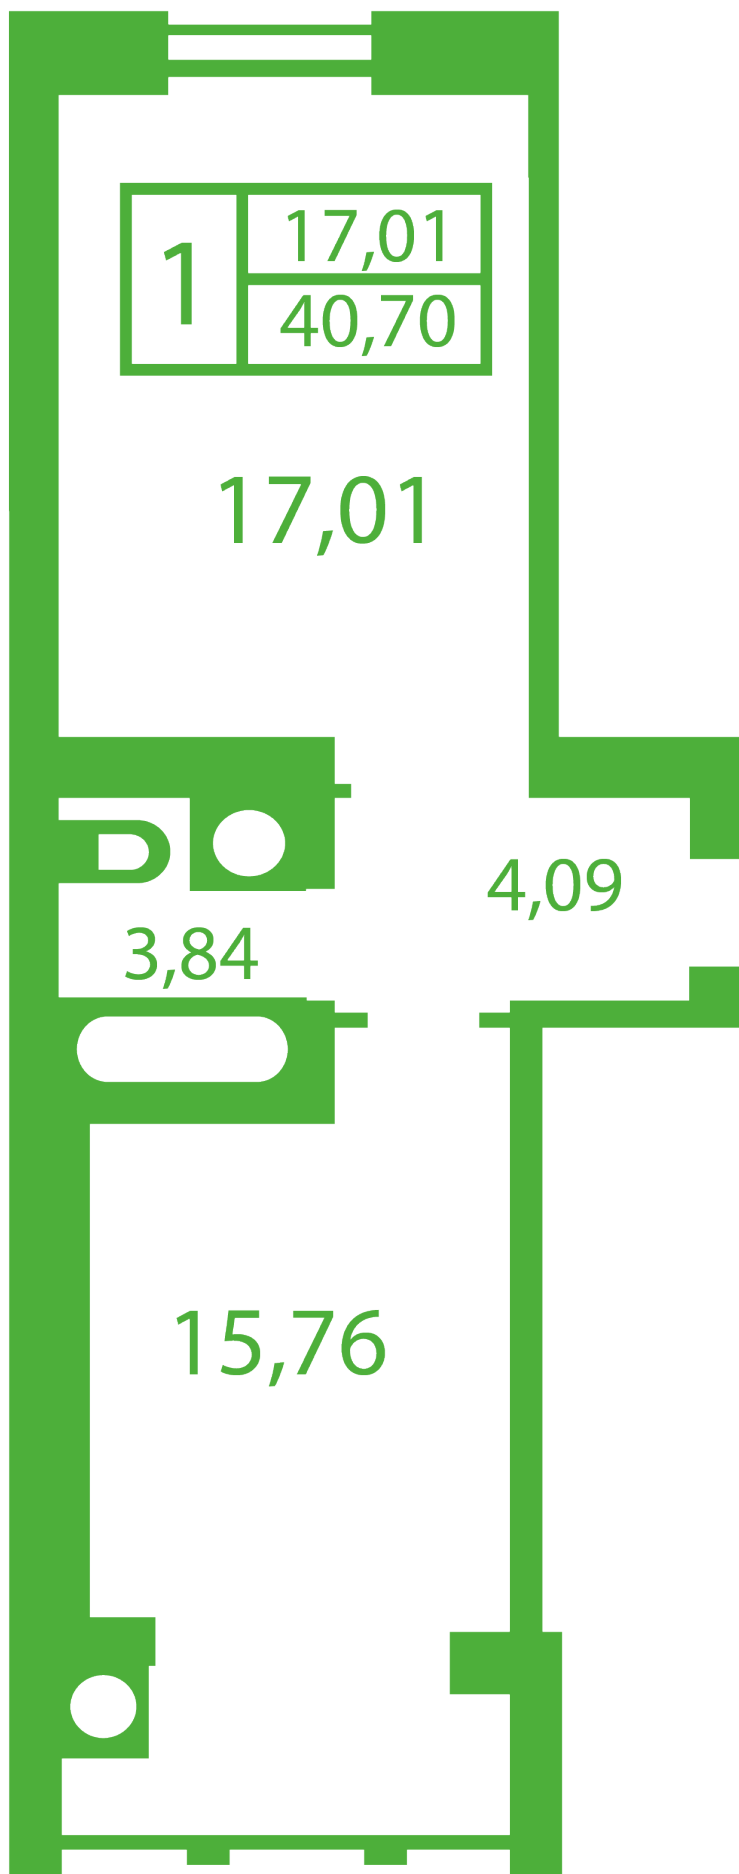

RC «Shasliviyy» in Sofiyivska Borschagivka

schastliviyy.novabydova.com.ua

096 023 03 10

**Plan 1 room apartment in the house on the 13-A,B,
Yablyneva Street — #20**

| | |
|---|-------|
| 1 | 17,01 |
| | 40,70 |

17,01

3,84

4,09

15,76

PLAN TYPE: №20

House 13-A,B, Yablyneva street
1 roomed, Floor view Floor

Characteristics

Gross area: 40.7 m²

Living space: 17.01 m²

Kitchen area: 15.76 m²