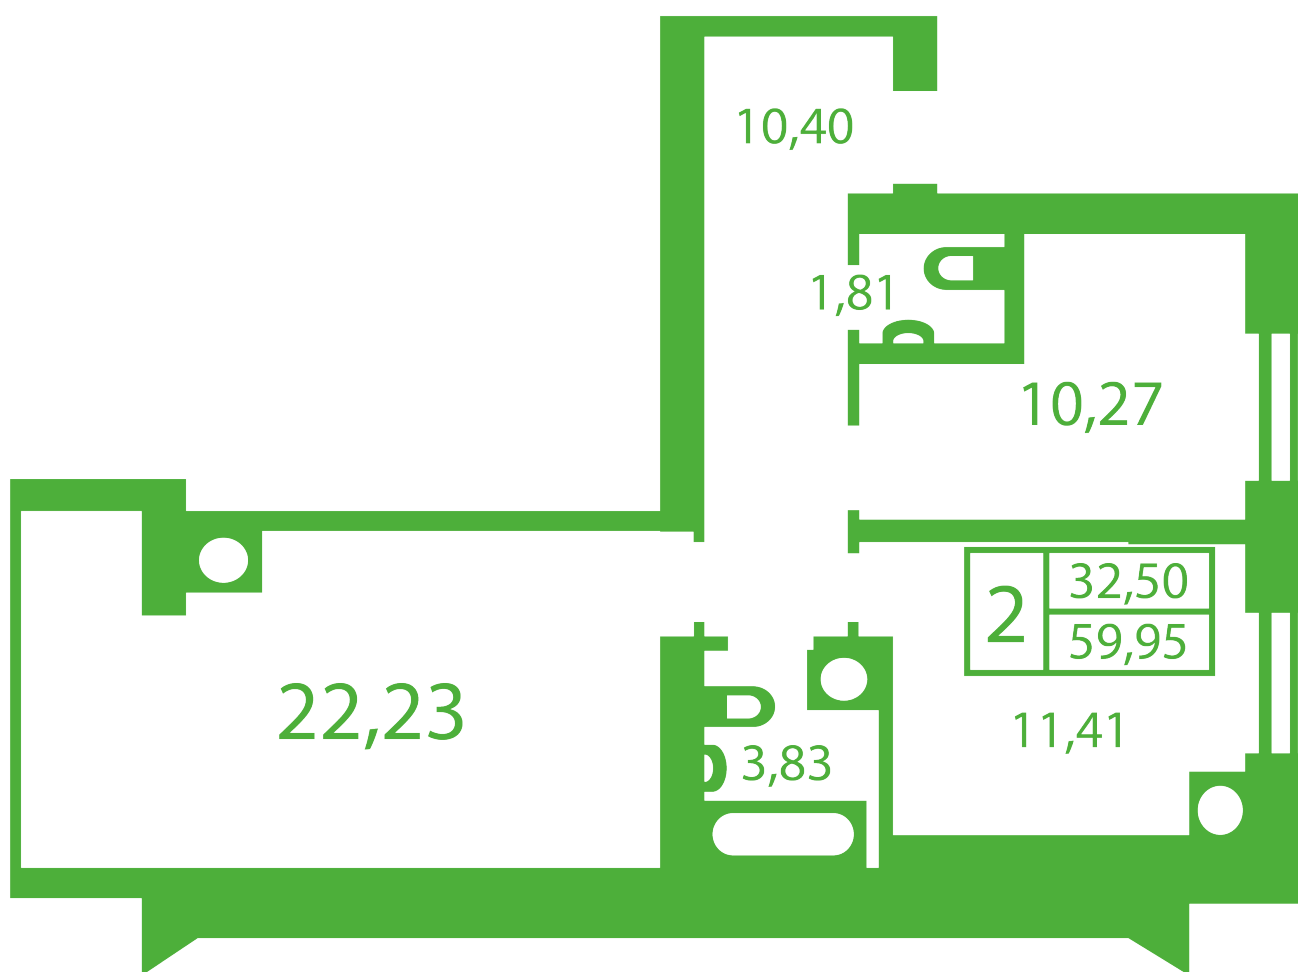

## Plan 1 room apartment in the house on the 13-A,B, Yablyneva Street — #1

### PLAN TYPE: №1

House 13-A,B, Yablyneva street  
2 roomed, Floor view Floor

### Characteristics

Gross area: 59.95 m<sup>2</sup>

Living space: 32.5 m<sup>2</sup>  
Kitchen area: 11.41 m<sup>2</sup>