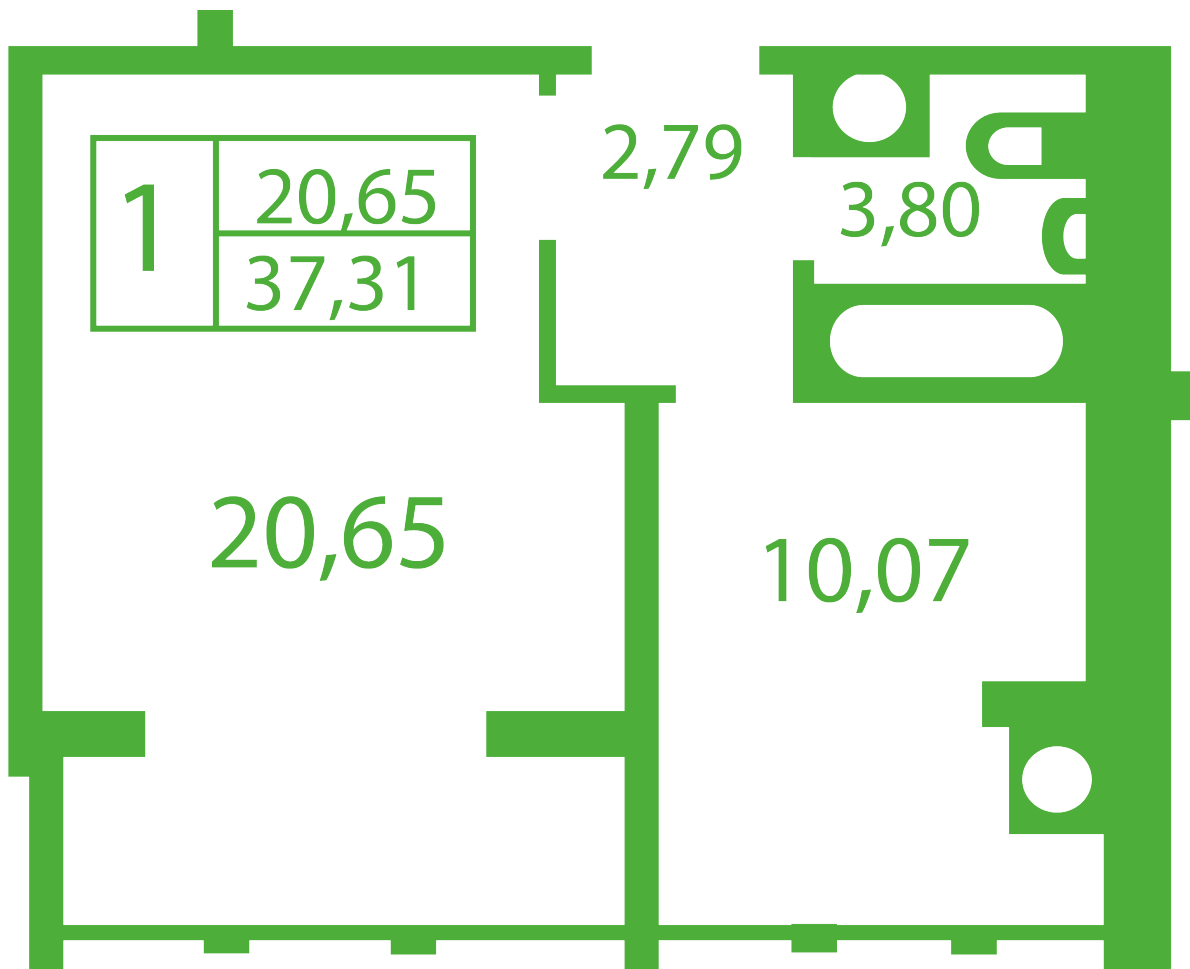

RC «Shasliviyy» in Sofiyivska Borschagivka

schastliviyy.novabydova.com.ua
096 023 03 10

Plan 1 room apartment in the house on the 13-A,B, Yablyneva Street – #19

PLAN TYPE: №19

House 13-A,B, Yablyneva street
1 roomed, Floor view Floor

Characteristics

Gross area: 37.31 m²

Living space: 20.65 m²

Kitchen area: 10.07 m²