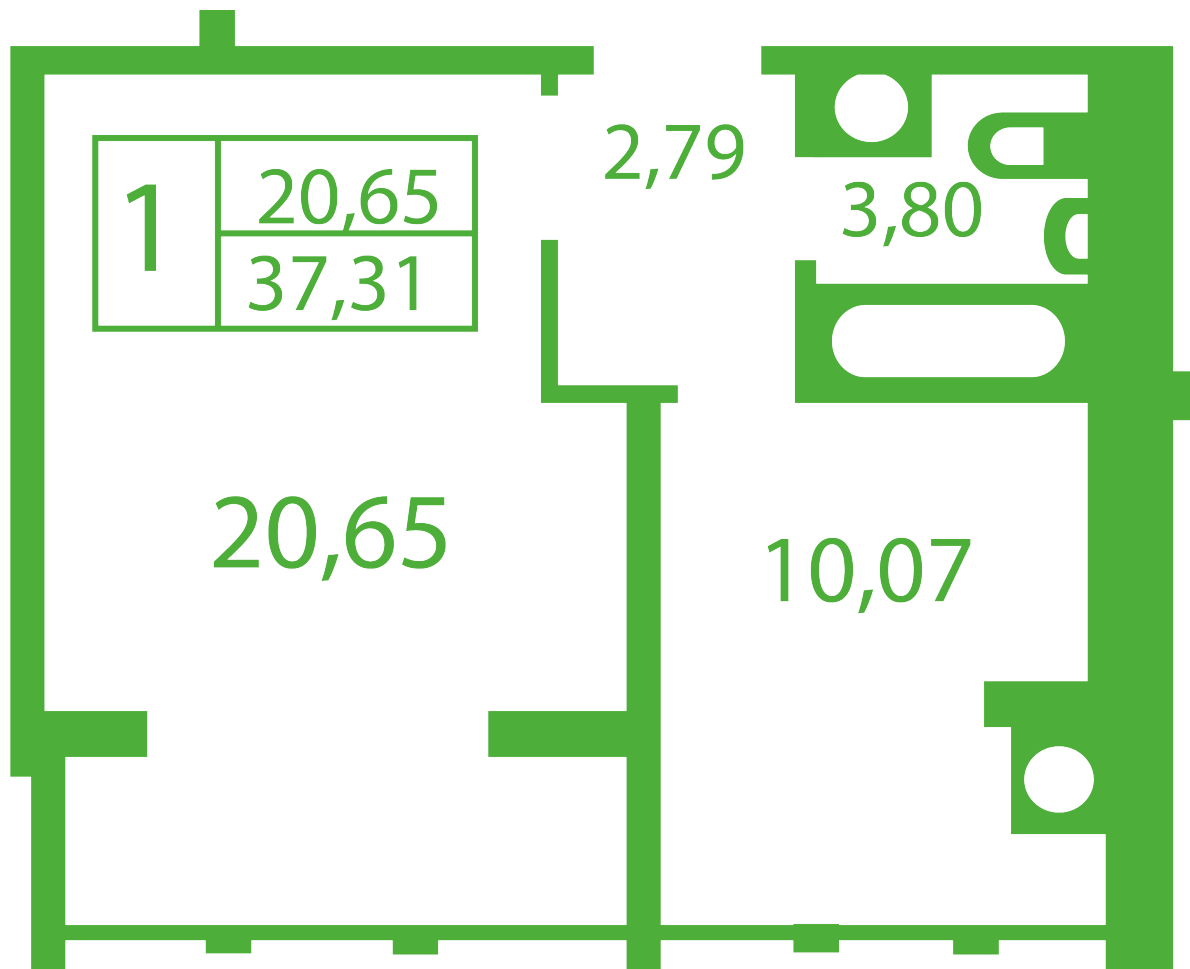

RC «Shasliviyy» in Sofiyivska Borschagivka

schastliviy.novabydova.com.ua
096 023 03 10

Plan 1 room apartment in the house on the 13-A,B, Yablyneva Street – #19

PLAN TYPE: №19

House 13-A,B, Yablyneva street
1 roomed, Floor view Floor

Characteristics

Gross area: 37.31 m²
Living space: 20.65 m²
Kitchen area: 10.07 m²