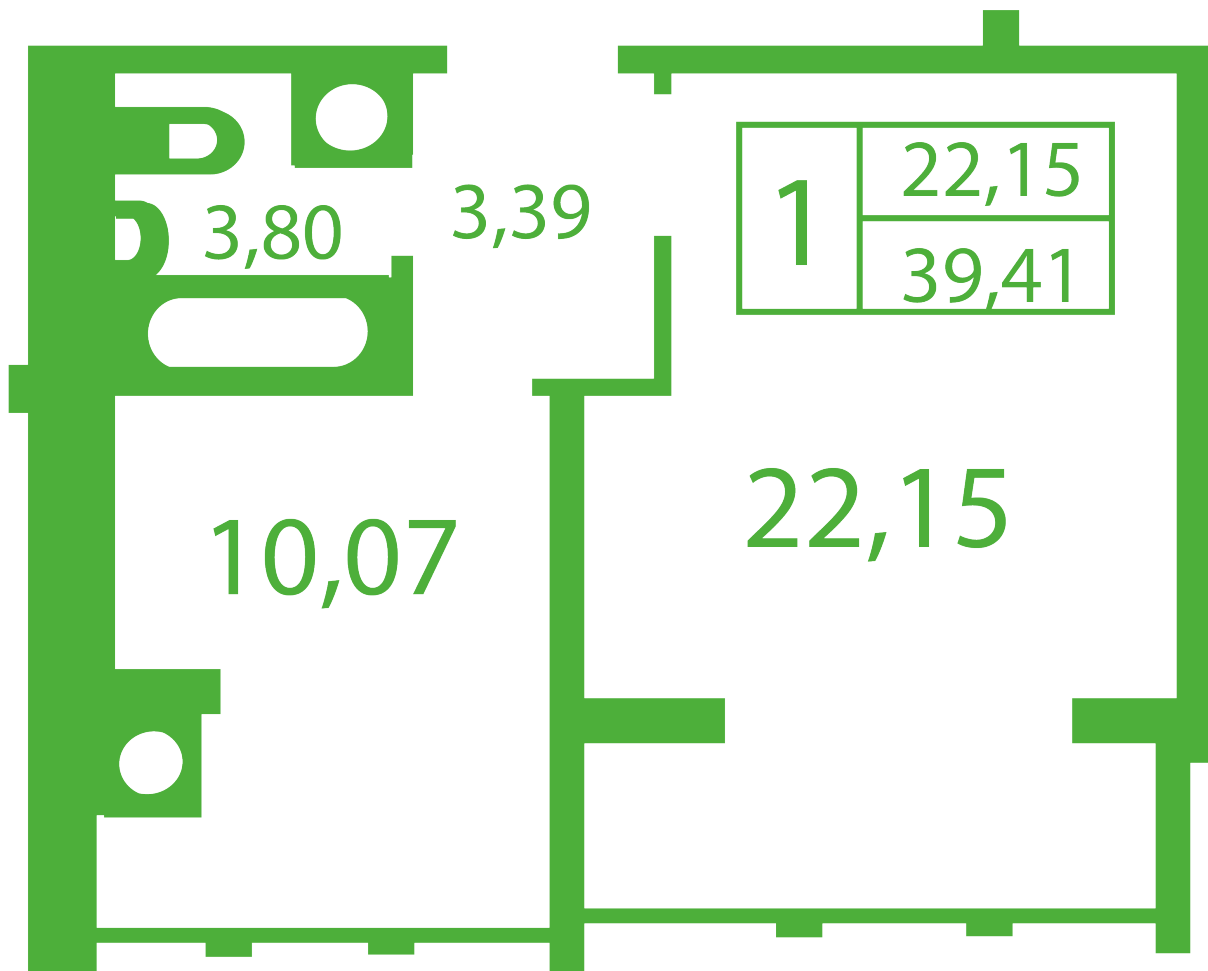

RC «Shasliviyy» in Sofiyivska Borschagivka

schastliviyy.novabydova.com.ua
096 023 03 10

Plan 1 room apartment in the house on the 13-A,B, Yablyneva Street – #18

PLAN TYPE: №18

House 13-A,B, Yablyneva street
1 roomed, Floor view Floor

Characteristics

Gross area: 39.41 m²

Living space: 22.15 m²

Kitchen area: 10.07 m²