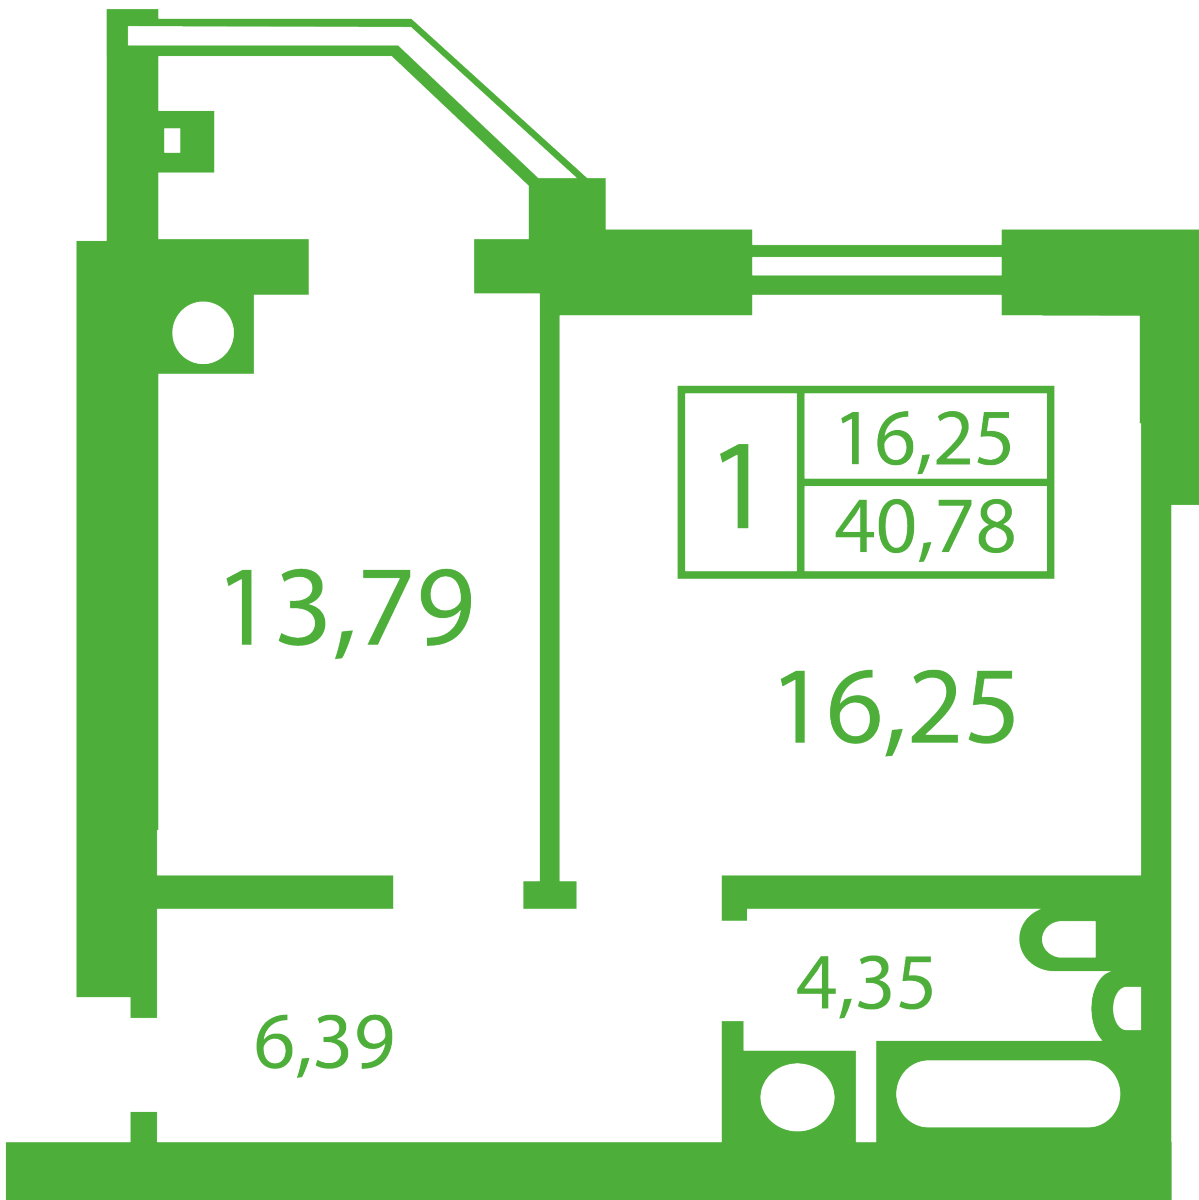

RC «Shasliviyy» in Sofiyivska Borschagivka

schastliviy.novabydova.com.ua

096 023 03 10

**Plan 1 room apartment in the house on the 13-A,B,
Yablyneva Street — #16**

PLAN TYPE: №16

House 13-A,B, Yablyneva street
1 roomed, Floor view Floor

Characteristics

Gross area: 40.78 m²

Living space: 16.25 m²

Kitchen area: 13.79 m²