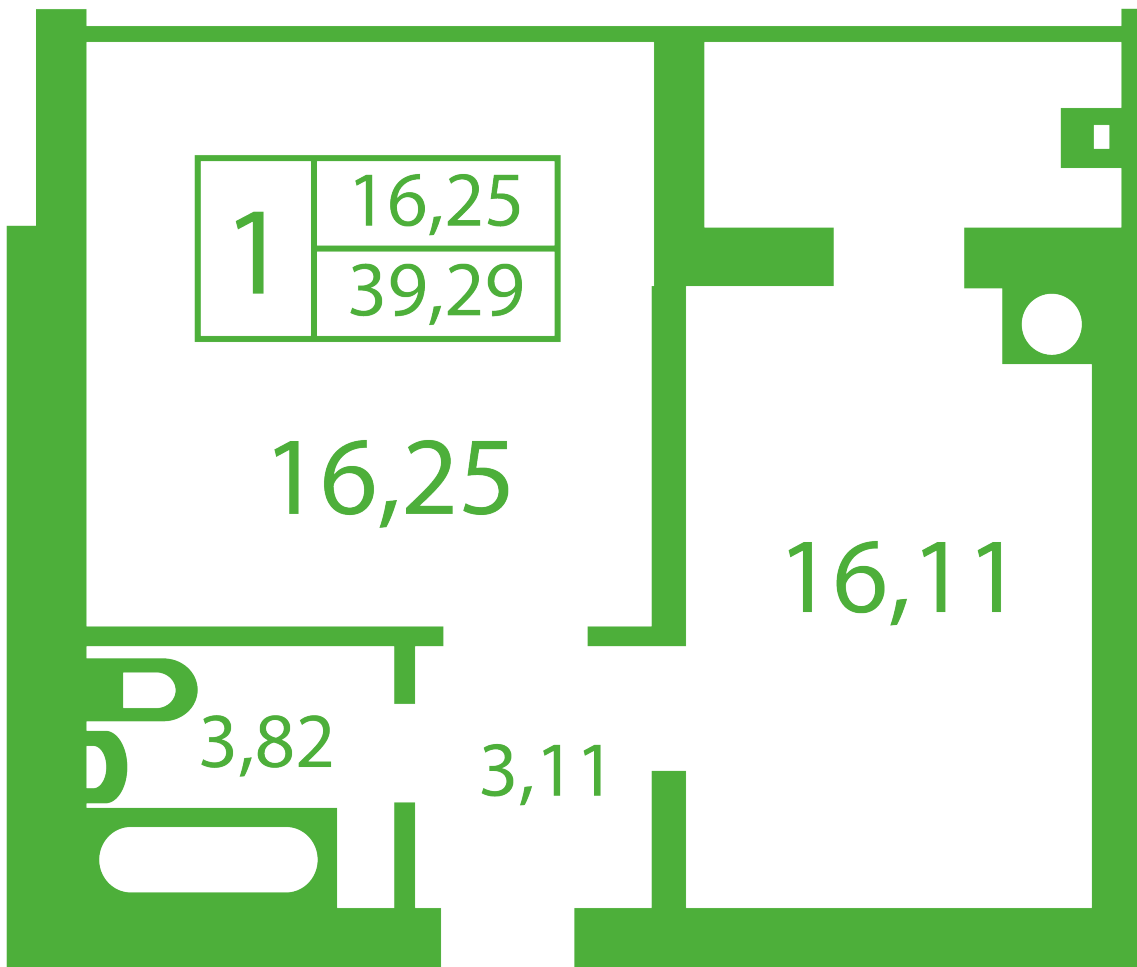

## Plan 1 room apartment in the house on the 13-A,B, Yablyneva Street – #15

### PLAN TYPE: №15

House 13-A,B, Yablyneva street  
1 roomed, Floor view Floor

### Characteristics

Gross area: 39.29 m<sup>2</sup>

Living space: 16.25 m<sup>2</sup>

Kitchen area: 16.11 m<sup>2</sup>