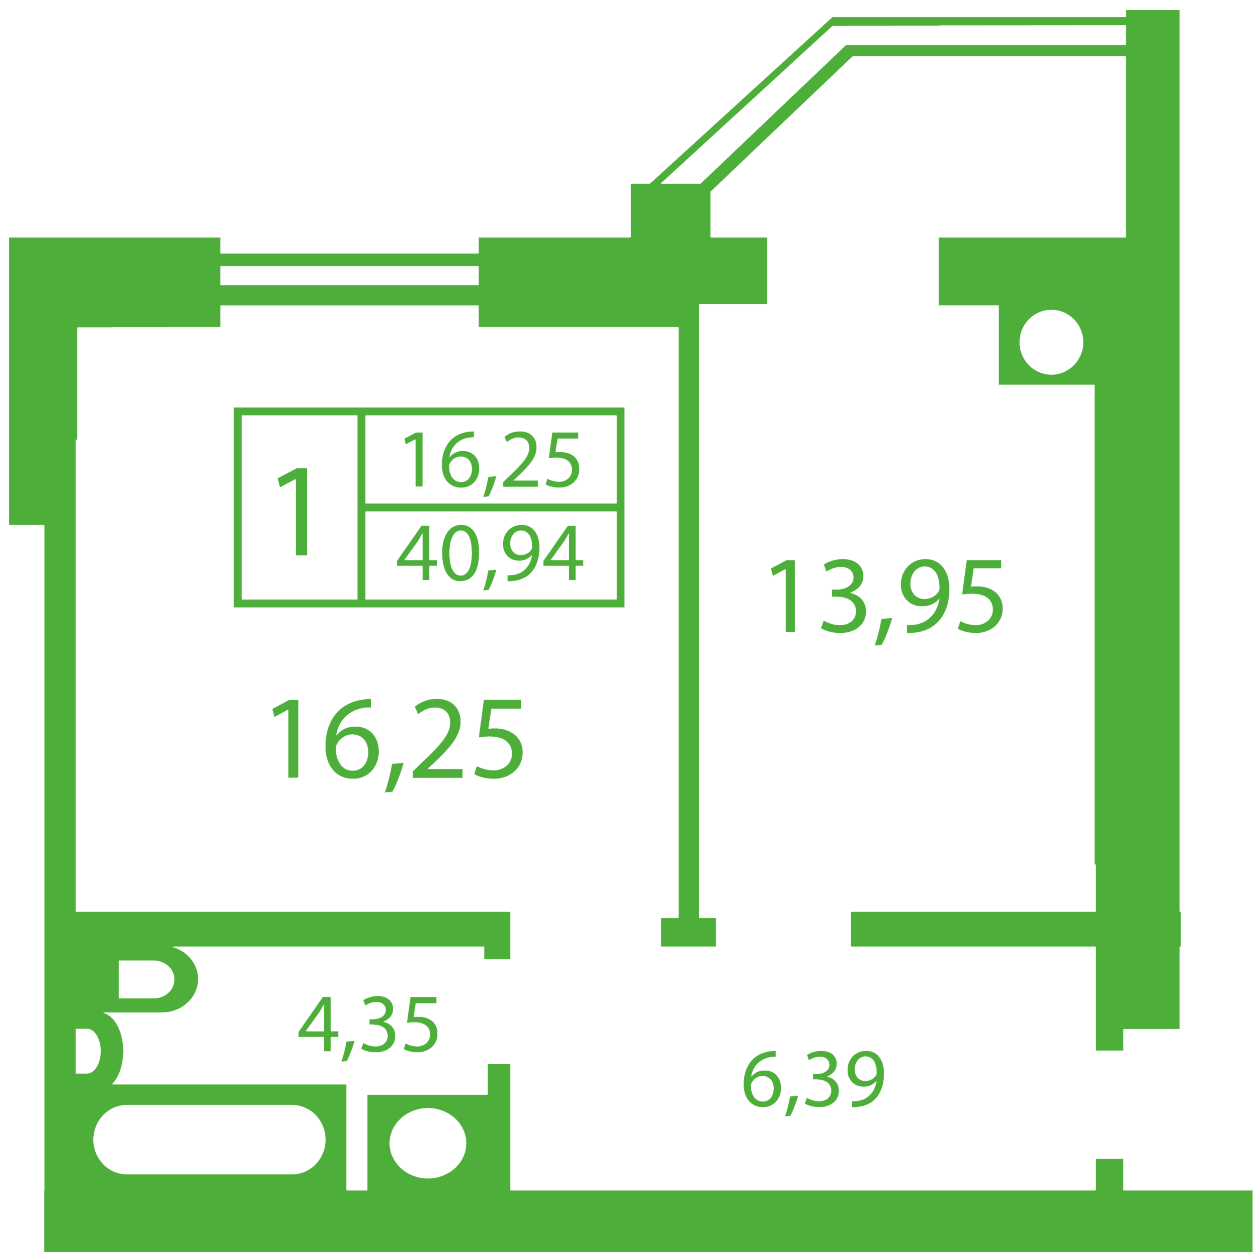

RC «Shasliviyy» in Sofiyivska Borschagivka

schastliviyy.novabydova.com.ua

096 023 03 10

**Plan 1 room apartment in the house on the 13-A,B,
Yablyneva Street — #14**

PLAN TYPE: №14

House 13-A,B, Yablyneva street
1 roomed, Floor view Floor

Characteristics

Gross area: 40.94 m²

Living space: 16.25 m²

Kitchen area: 13.95 m²