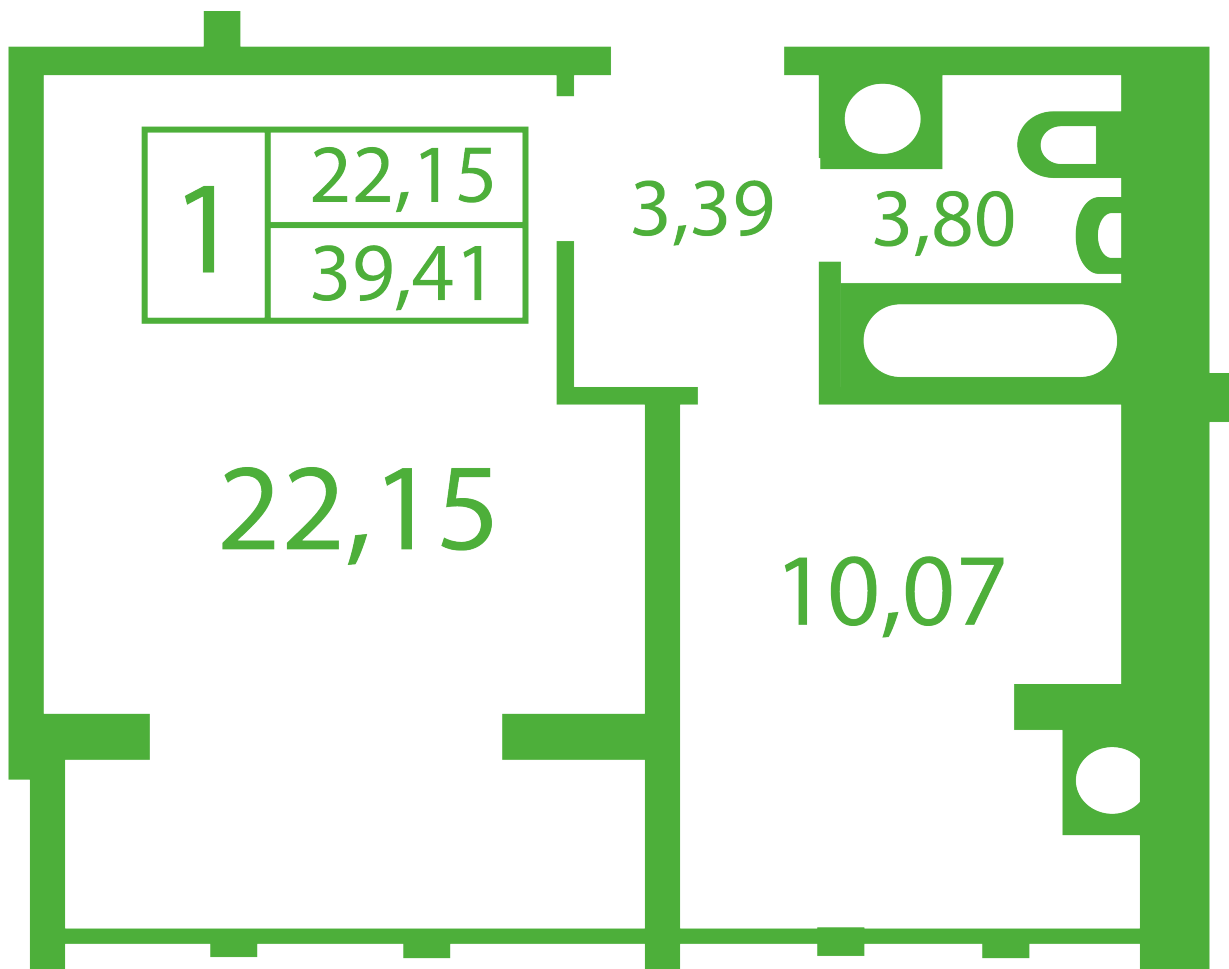

RC «Shasliviyy» in Sofiyivska Borschagivka

schastliviyy.novabydova.com.ua

067 663 87 62

044 499 25 58

Plan 1 room apartment in the house on the 13-A,B, Yablyneva Street – #12

PLAN TYPE: №12

House 13-A,B, Yablyneva street
1 roomed, Floor view Floor

Characteristics

Gross area: 39.41 m²

Living space: 22.15 m²

Kitchen area: 10.07 m²