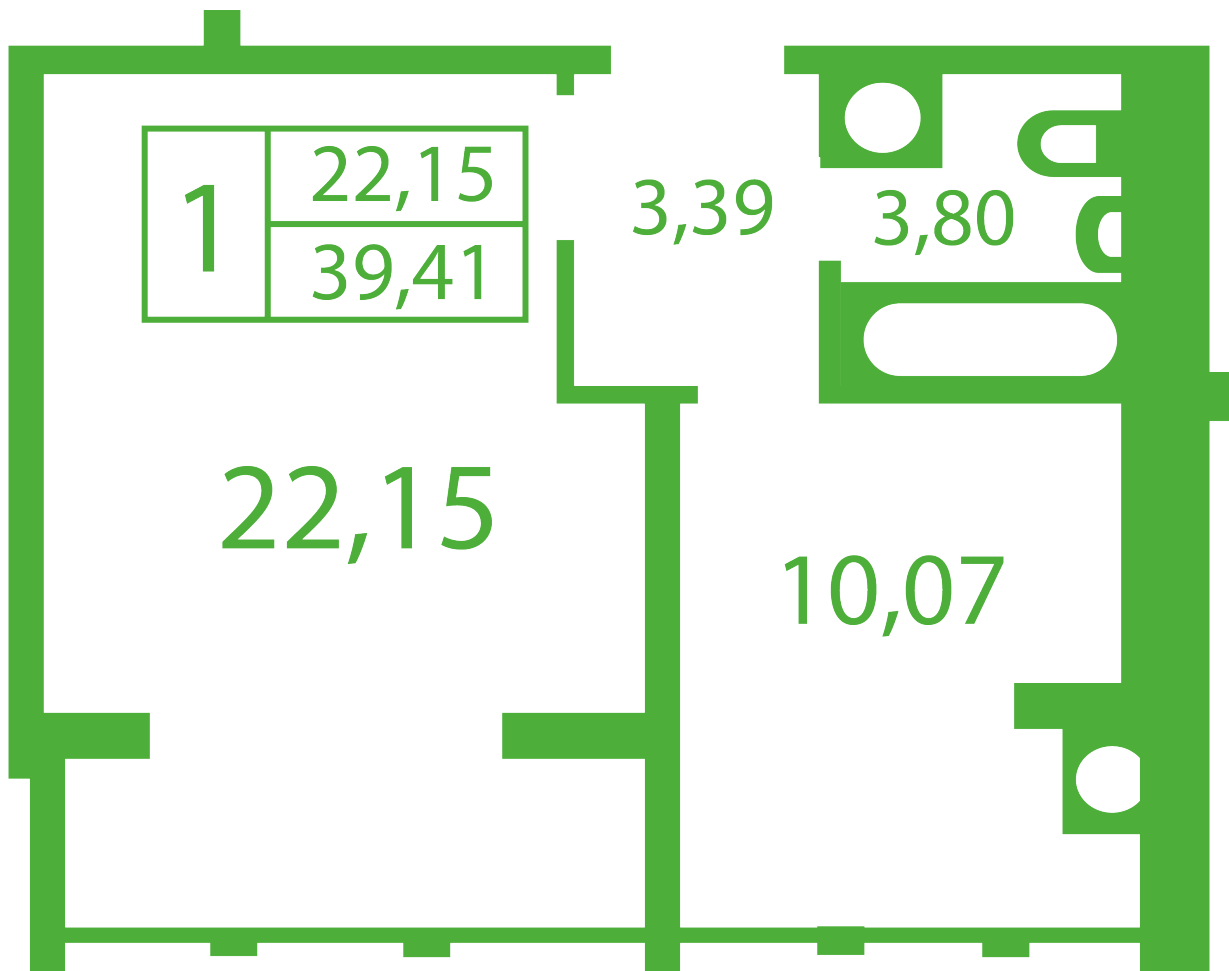

## Plan 1 room apartment in the house on the 13-A,B, Yablyneva Street – #12

### PLAN TYPE: №12

House 13-A,B, Yablyneva street  
1 roomed, Floor view Floor

### Characteristics

Gross area: 39.41 m<sup>2</sup>

Living space: 22.15 m<sup>2</sup>

Kitchen area: 10.07 m<sup>2</sup>