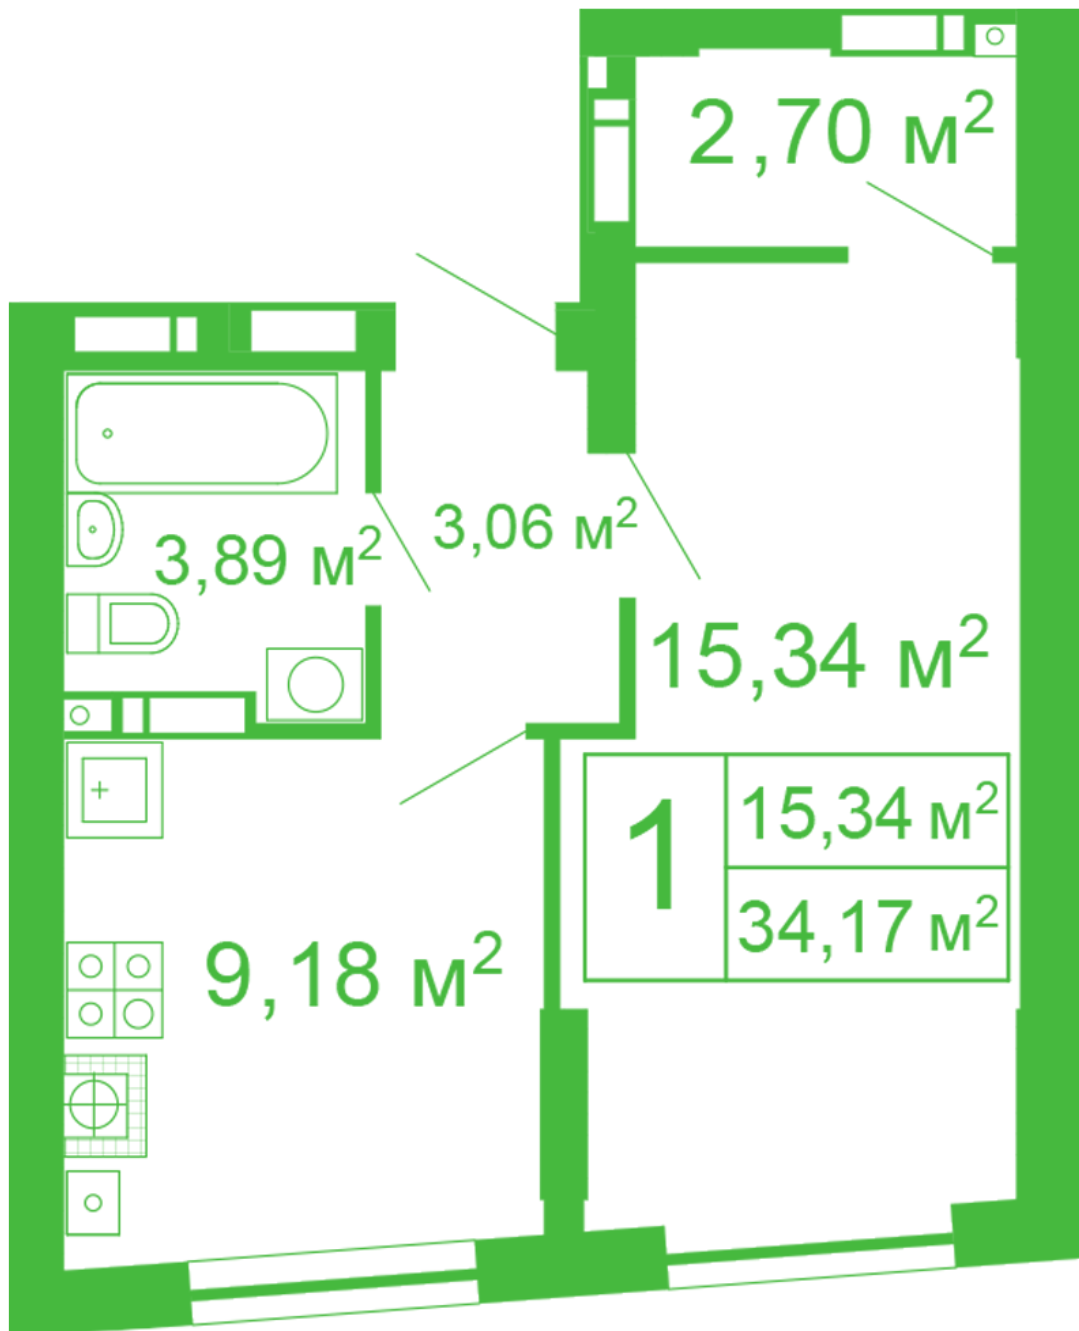

RC «Shasliviyy» in Sofiyivska Borschagivka

schastliviyy.novabydova.com.ua

096 023 03 10

Plan 1 room apartment in the house on the 11, Yablyneva Street – #45/1

PLAN TYPE: №45/1

House 11, Yablyneva street
1 roomed, 1 Floor

Characteristics

Gross area: 34.17 m²
Living space: 15.34 m²
Kitchen area: 9.18 m²