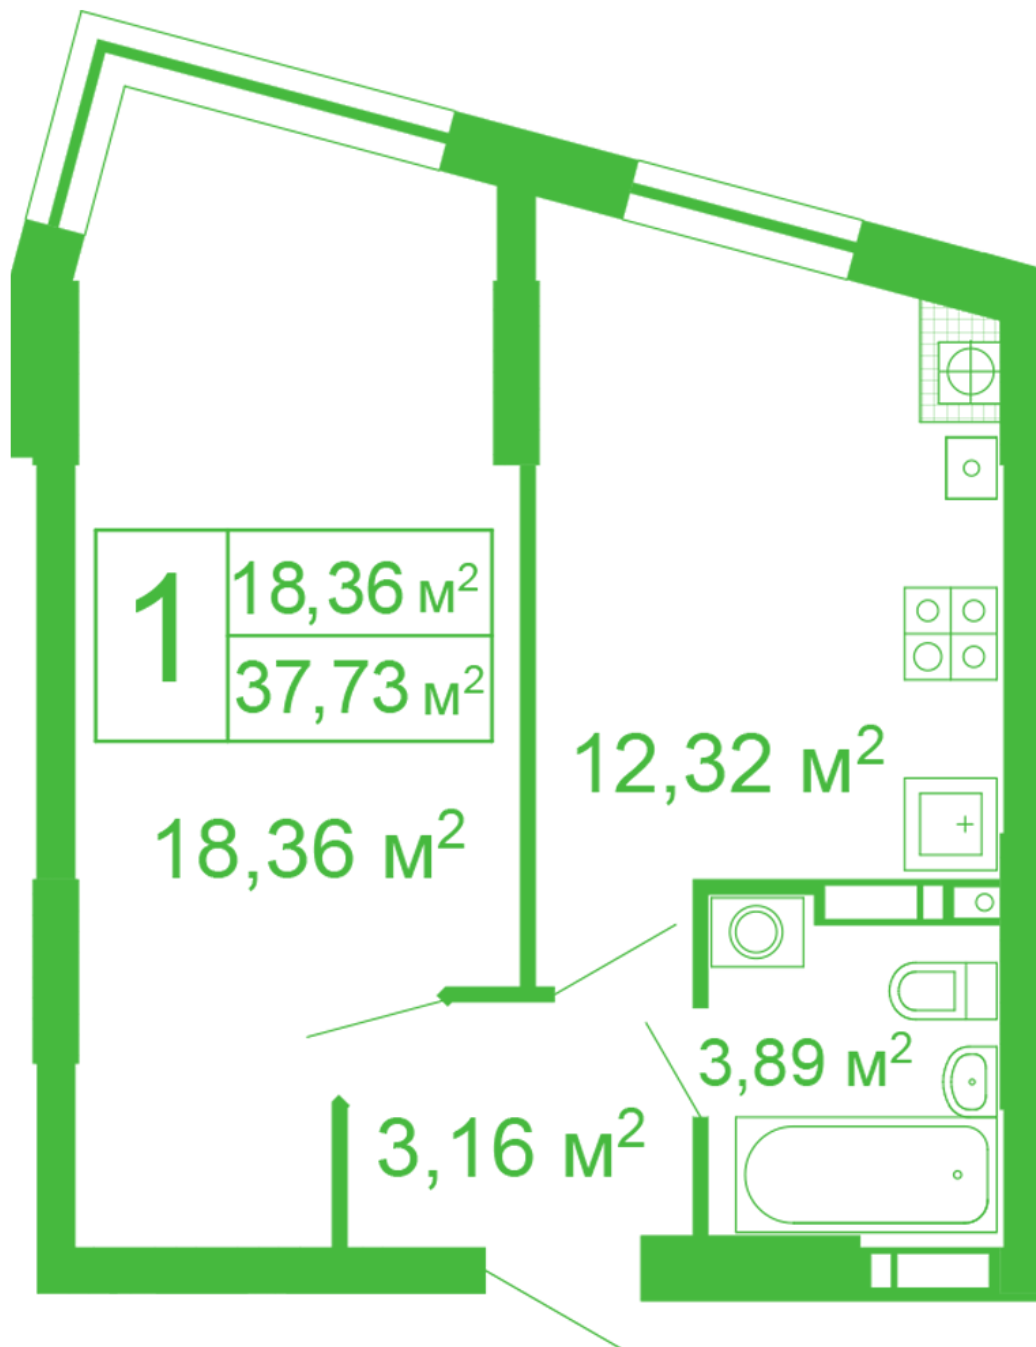

RC «Shasliviyy» in Sofiyivska Borschagivka

schastliviyy.novabydova.com.ua

096 023 03 10

Plan 1 room apartment in the house on the 11, Yablyneva Street — #42

PLAN TYPE: №42

House 11, Yablyneva street
1 roomed, 1 Floor

Characteristics

Gross area: 37.73 m²
Living space: 18.36 m²
Kitchen area: 12.32 m²