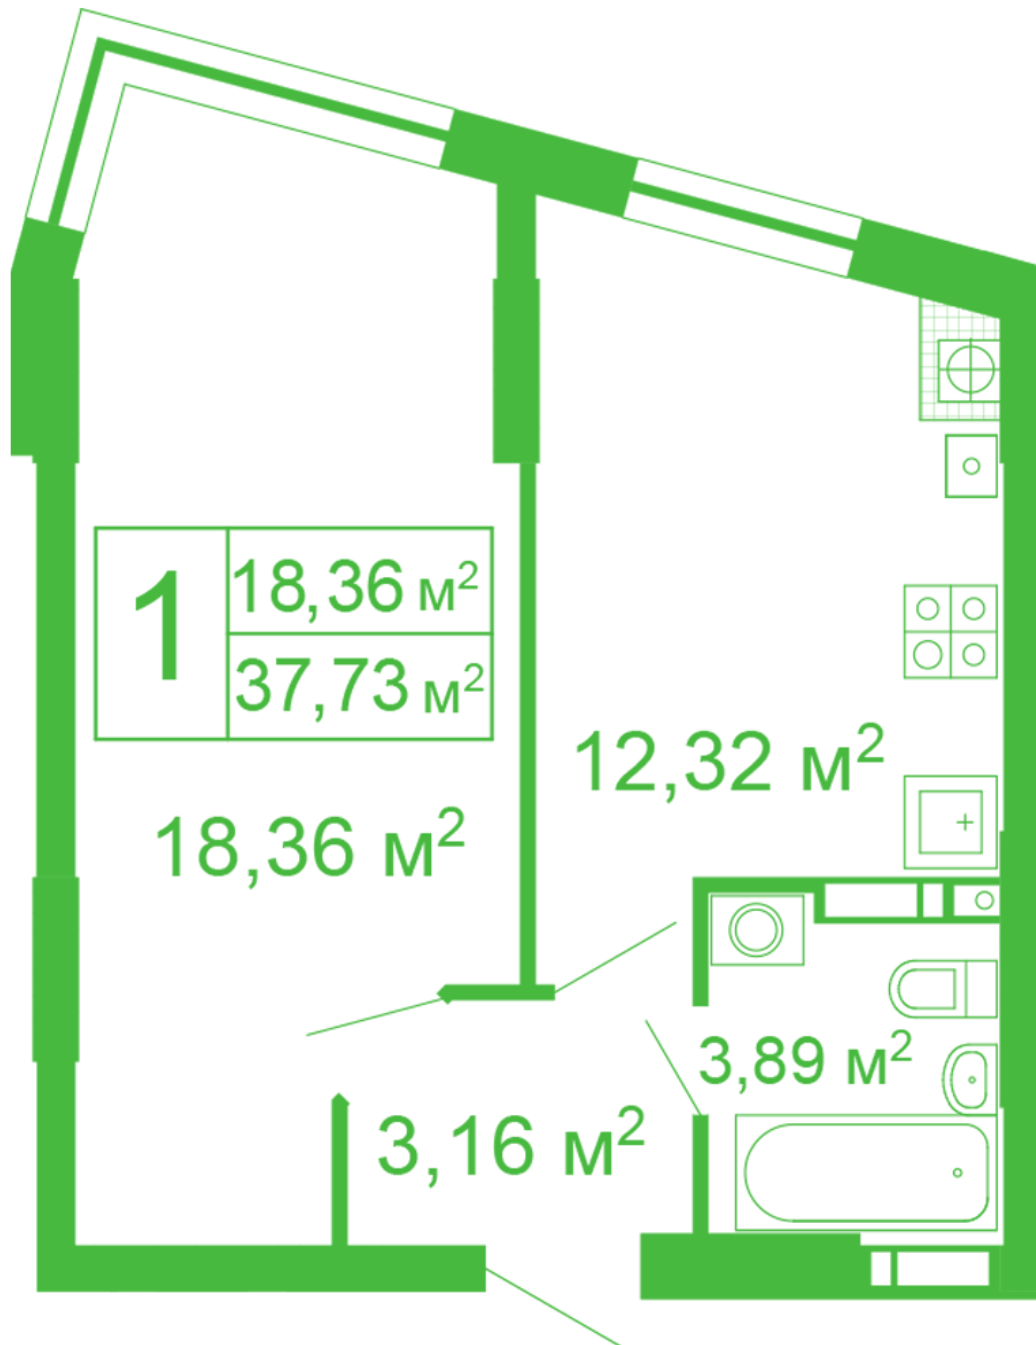

RC «Shasliviyy» in Sofiyivska Borschagivka

schastliviyy.novabydova.com.ua

096 023 03 10

Plan 1 room apartment in the house on the 11, Yablyneva Street — #42

PLAN TYPE: №42

House 11, Yablyneva street
1 roomed, 1 Floor

Characteristics

Gross area: 37.73 m²

Living space: 18.36 m²

Kitchen area: 12.32 m²