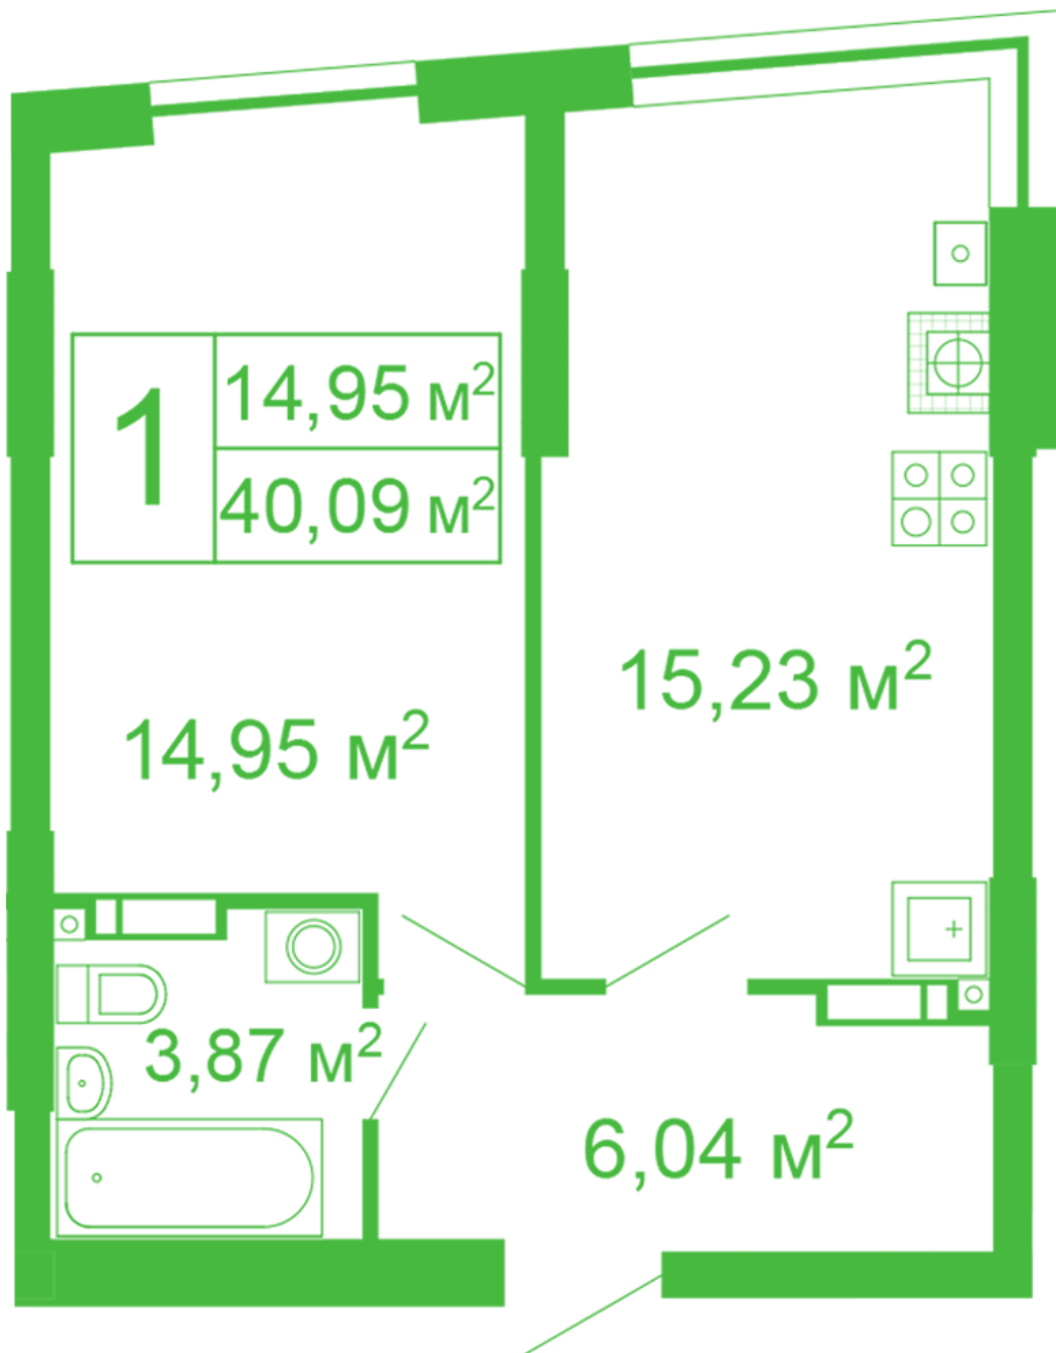

RC «Shasliviyy» in Sofiyivska Borschagivka

schastliviyy.novabydova.com.ua
096 023 03 10

Plan 1 room apartment in the house on the 11, Yablyneva Street – #24

PLAN TYPE: №24

House 11, Yablyneva street
1 roomed, 1 Floor

Characteristics

Gross area: 34.5 m²
Living space: 15.39 m²
Kitchen area: 11.78 m²