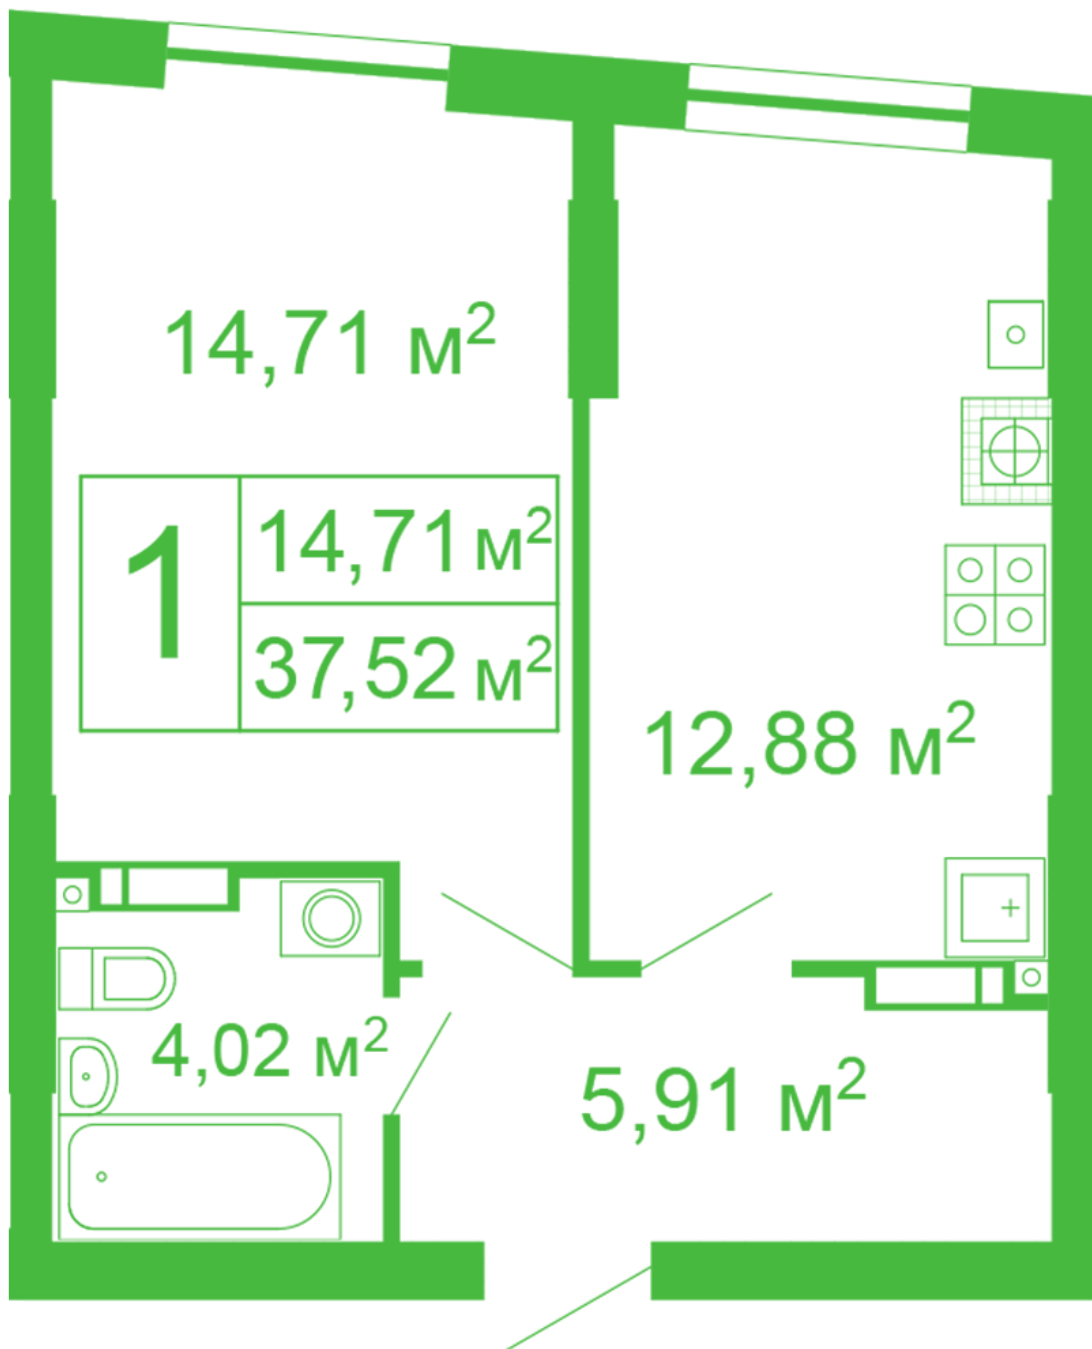

RC «Shasliviyy» in Sofiyivska Borschagivka

schastliviyy.novabydova.com.ua

096 023 03 10

Plan 1 room apartment in the house on the 11, Yablyneva Street — #23

PLAN TYPE: №23

House 11, Yablyneva street
1 roomed, 1 Floor

Characteristics

Gross area: 37.52 m²
Living space: 14.71 m²
Kitchen area: 12.88 m²