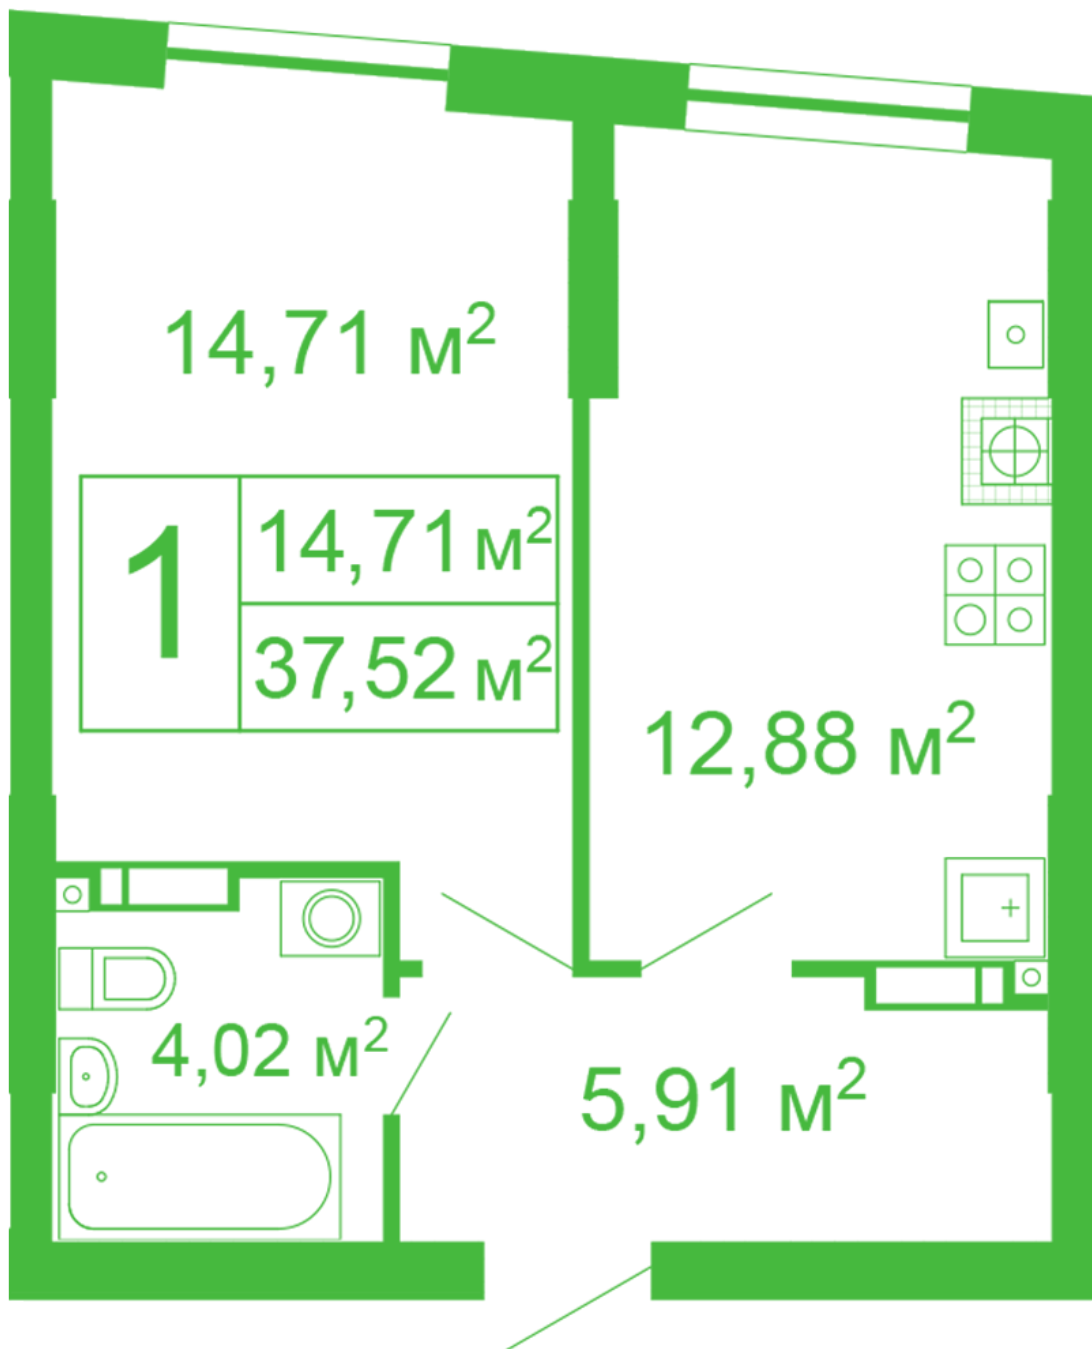

RC «Shasliviyy» in Sofiyivska Borschagivka

schastliviyy.novabydova.com.ua

096 023 03 10

Plan 1 room apartment in the house on the 11, Yablyneva Street — #23

PLAN TYPE: №23

House 11, Yablyneva street
1 roomed, 1 Floor

Characteristics

Gross area: 37.52 m²

Living space: 14.71 m²

Kitchen area: 12.88 m²