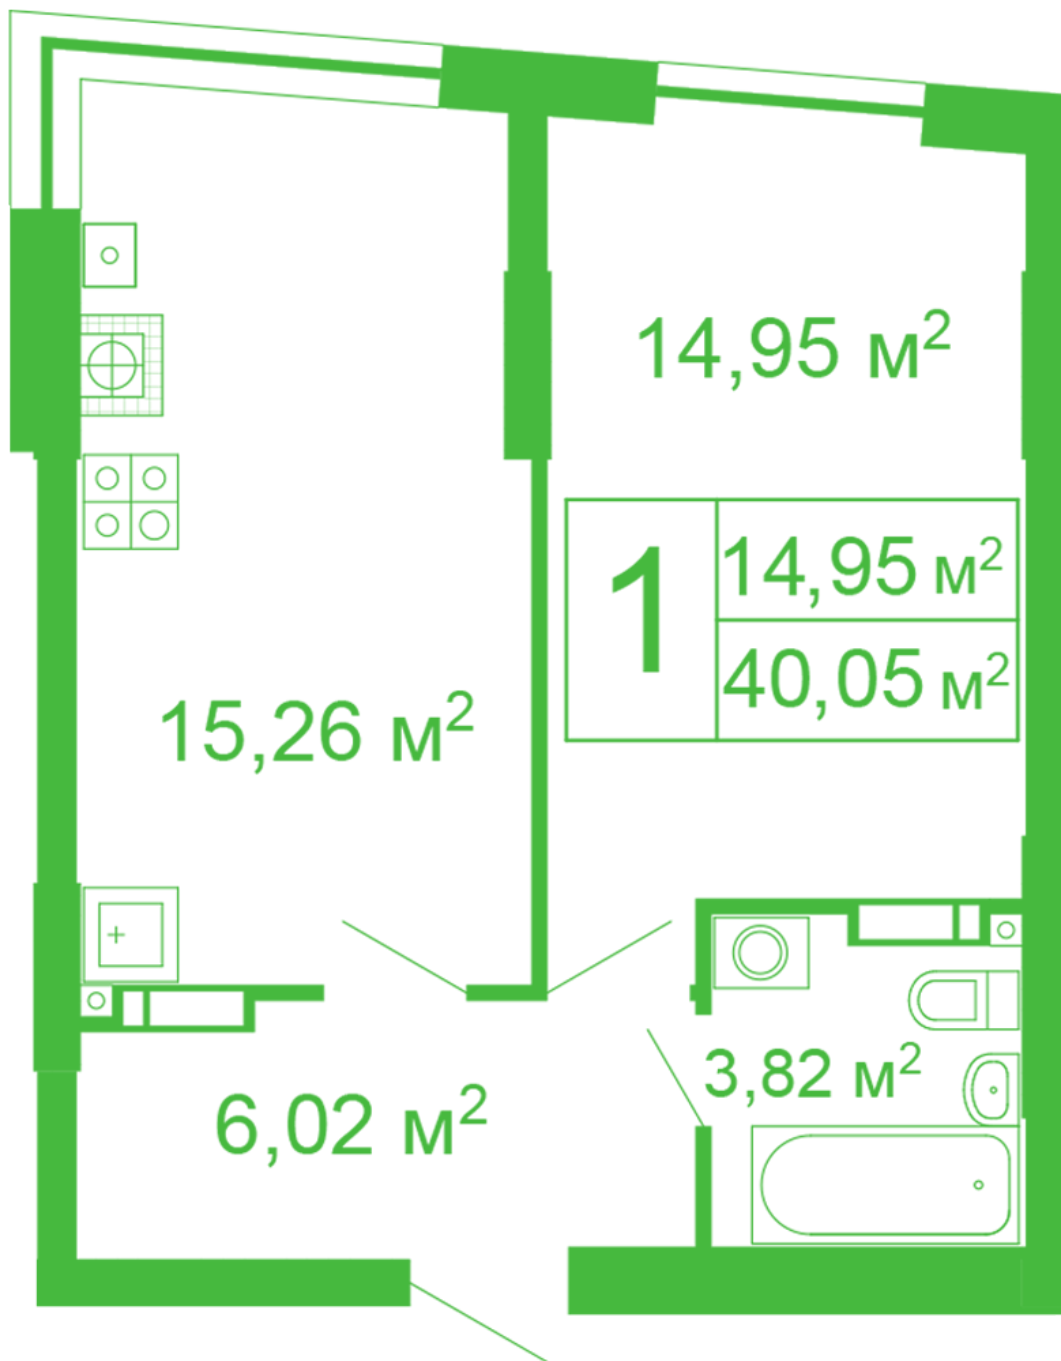

RC «Shasliviyy» in Sofiyivska Borschagivka

schastliviyy.novabydova.com.ua
096 023 03 10

Plan 1 room apartment in the house on the 11, Yablyneva Street – #22

PLAN TYPE: №22

House 11, Yablyneva street
1 roomed, 1 Floor

Characteristics

Gross area: 40.05 m²
Living space: 14.95 m²
Kitchen area: 15.26 m²