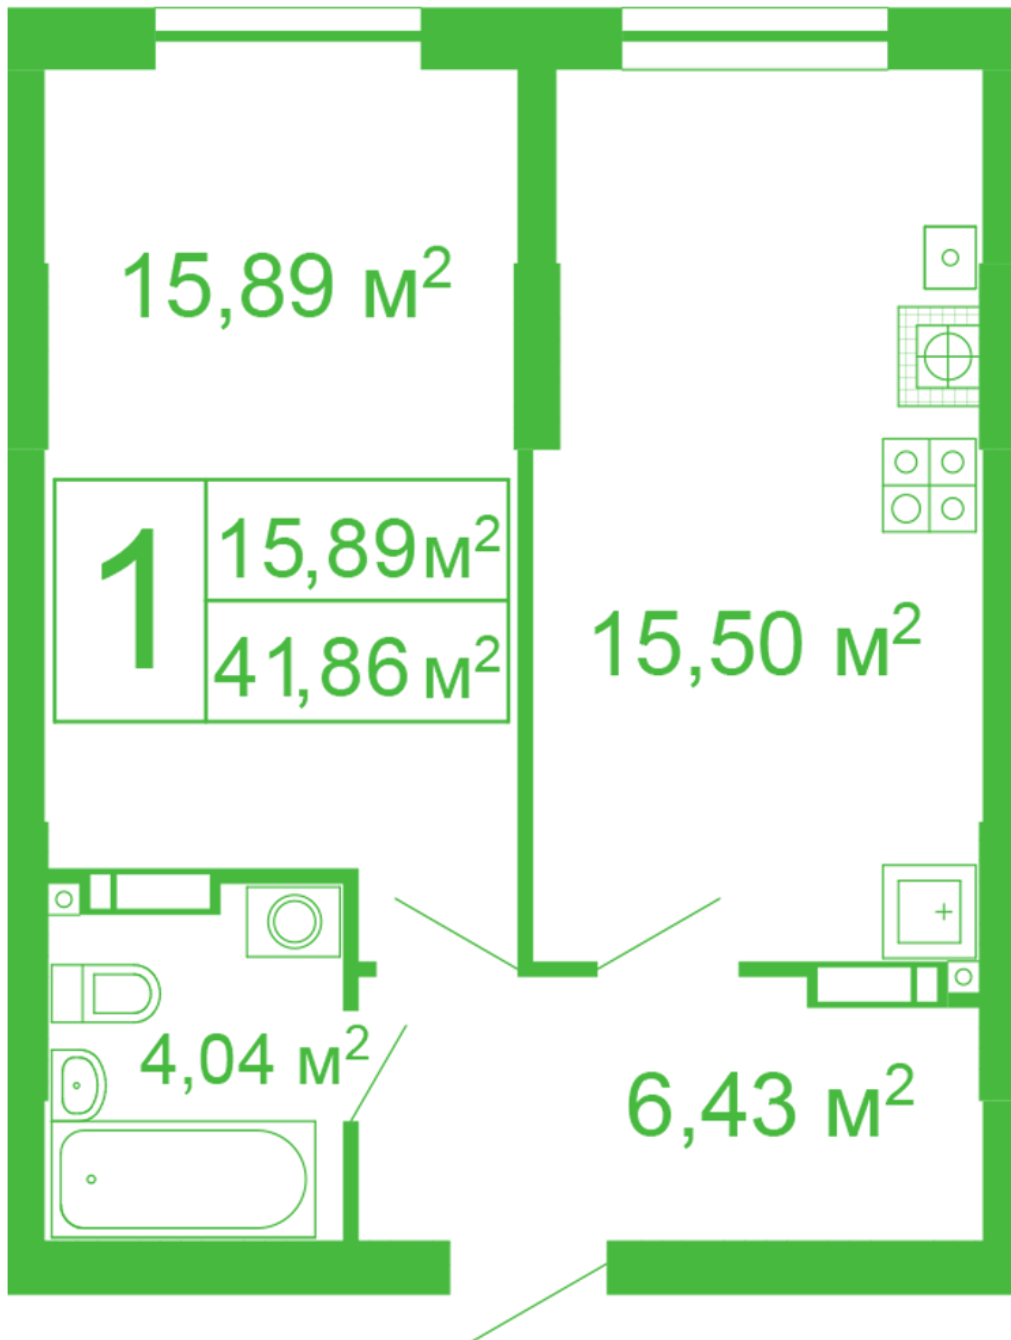

RC «Shasliviyy» in Sofiyivska Borschagivka

schastliviyy.novabydova.com.ua

096 023 03 10

Plan 1 room apartment in the house on the 11, Yablyneva Street — #14

PLAN TYPE: №14

House 11, Yablyneva street
1 roomed, 1 Floor

Characteristics

Gross area: 41.86 m²
Living space: 15.89 m²
Kitchen area: 15.5 m²